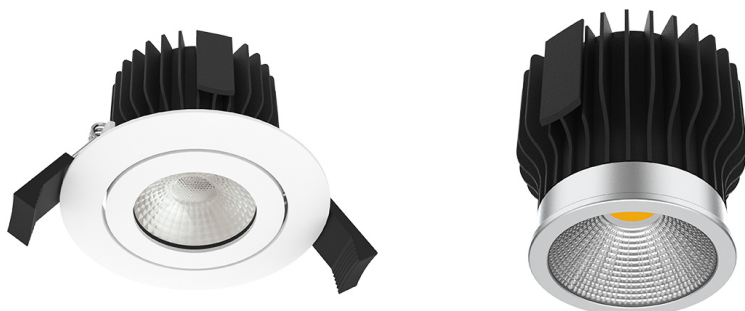

Stylish modular down light system that has interchangable modules that give several options for output, and colour temperature

Small trim, and deep baffle reduces glare and makes for a very unobtrusive effect on the ceiling

UP-DL170R

ARCHITECTURAL

Downlights

Specifications

Fitting Options

Colour

White Black

Module Options

Module Power

10W 960lm 13W 1420m 18W 2100lm

Colour Temp

2700K 3000K 4000K

Dimming

Non Dim DALI / DSI / Switch Dim 1-10V Phase Cut

Lens

36Deg 60Deg