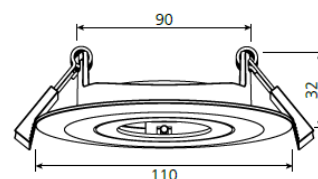

UP-DL170R

ARCHITECTURAL

Downlights

Specifications

Fitting Options

Colour

White Black

Module Options