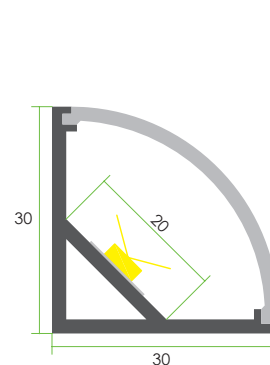

GEO ARCHITECTURAL

linear lighting

Specifications

Colour	Silver	Black	Custom
End Caps	Yes	No	

LED Tape

Galaxy Pro 2110-3500-2700K | 6000K

Width	8mm
Voltage	24V DC
LED Qty	350 LEDs/M
Cut Increment	20mm

Options

Colour Temp	2700K	3000K	4000K	6000K
	Other			
Power	5W/m	9.6W/m	20W/m	

LED Outputs

3000K - 5W 444LM | 9.6W 852LM | 20W 1776LM
 4000K - 5W 458LM | 9.6W 880LM | 20W 1833LM
 6000K - 5W 490LM | 9.6W 940LM | 20W 1950LM