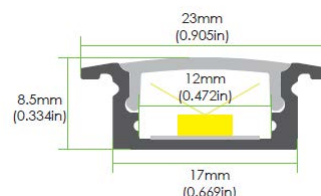

linear lighting

Specifications

Colour	Silver	Black	Custom
End Caps	Yes	No	

LED Tape

Galaxy Pro 2110-3500-2700K | 6000K

Width	8mm
Voltage	24V DC
LED Qty	350 LEDs/M
Cut Increment	20mm

Options

Colour Temp	2700K	3000K	4000K	6000K
	Other			
Power	5W/m	9.6W/m		