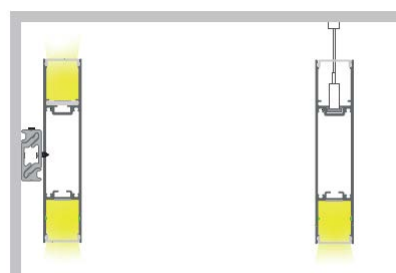

## Specifications

Colour	Silver	Black	Custom	Mounting	Suspended	Wall Mounted
End Caps	Yes	No				