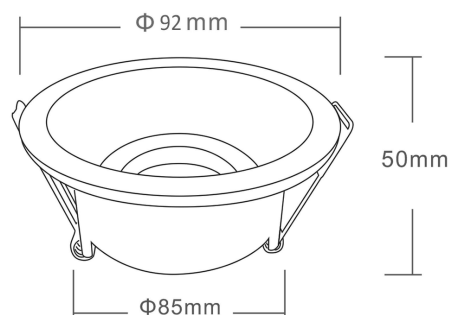

Stylish modular down light system that has interchangable modules that give several options for output, and colour temperature

Small trim, and deep baffle reduces glare and makes for a very unobtrusive effect on the ceiling

DLI785S

ARCHITECTURAL

Downlights

Specifications

Fitting Options

Colour

White Black

Module Options

Module Power

7W 595lm 9W 765m 12W 1020lm

Colour Temp

2700K 3000K 4000K

Dimming

Non Dim DALI / DSI / Switch Dim 1-10V Phase Cut

Reflector

24Deg 45Deg

Project Details

Project Name

Fitting Type