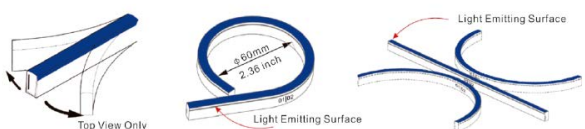

Galaxy Flex IP67 flexible LED striplighting. Available in different sizes to suit any application. All colour temperatures, including RGB, RGB+W, and digital RGB-W

Galaxy Flex

GEO ARCHITECTURAL

Galaxy Flex

Wave Type

S-Type

Specifications

Light Direction	S	S Type	Wave Type		
Flex Size	0410	1220	1023	1225	1010
Other					

Options

Colour Temp	2700K	3000K	4000K	6000K	RGB
Other					
Voltage	24V DC				
Power	5W/m	9.6W/m	12W/m	15W/m	