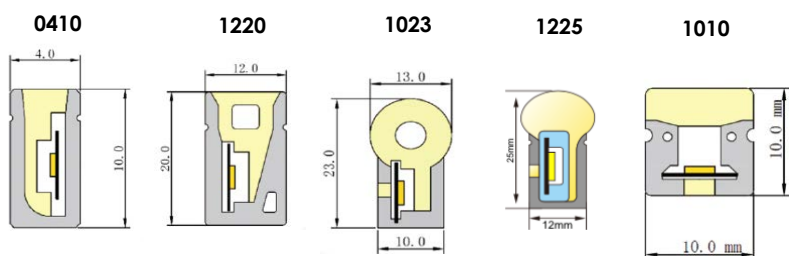

Galaxy Flex IP67 flexible LED striplighting. Available in different sizes to suit any application. All colour temperatures, including RGB, RGB+W, and digital RGB-W

Galaxy Flex

GEO ARCHITECTURAL

Galaxy Flex

Wave Type

S-Type

Specifications

Light Direction	S	S Type	Wave Type		
Flex Size	0410	1220	1023	1225	1010
Other					

Options

Colour Temp	2700K	3000K	4000K	6000K	RGB
Other					
Voltage	24V DC				
Power	5W/m	9.6W/m	12W/m	15W/m	