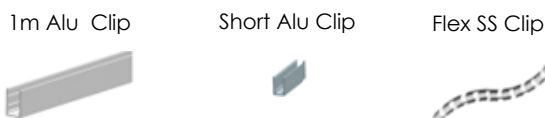

Mounting Options

Project Details

Project Name

Fitting Type