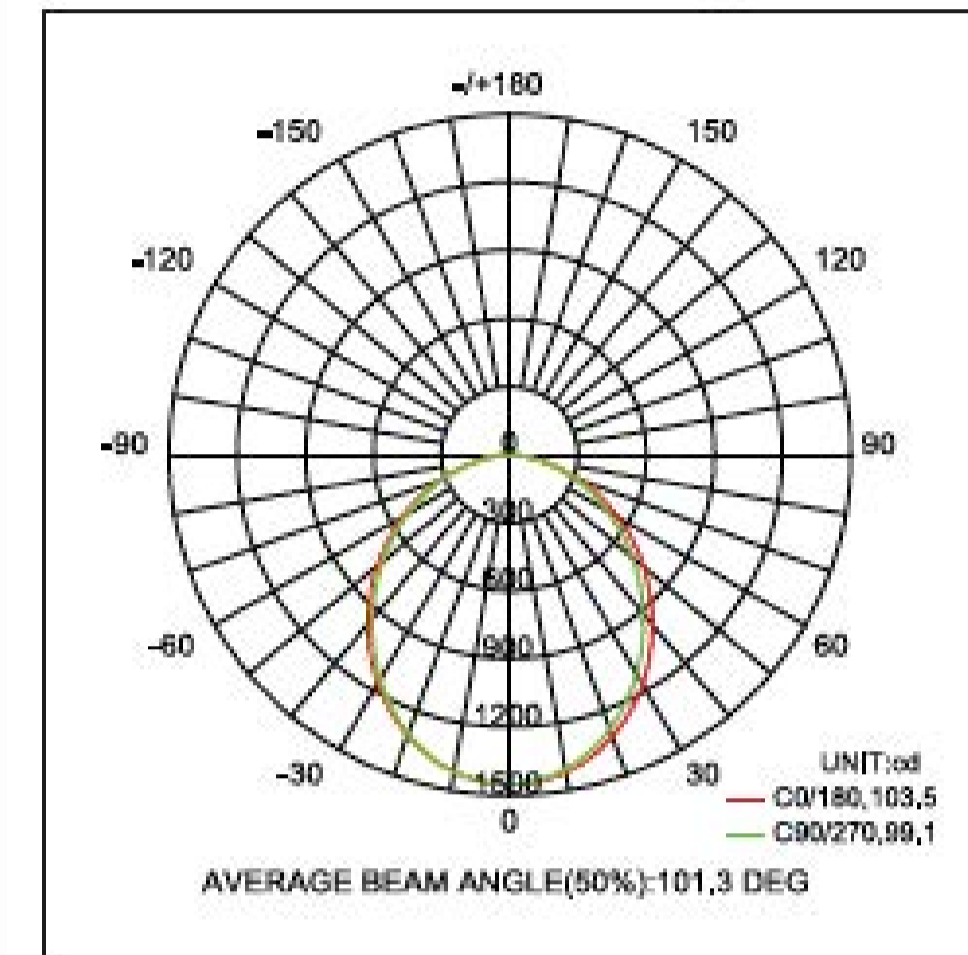

Ursa

Commercial

Product Information

Name	Ursa Suspended Linear Profile
Dimensions	2540x50x75mm
Fitting Power	60W
Lumen Output	5400LM
Efficiency (lm/w)	90lm/w
LED Chip	Samsung
Driver	Tridonic
Input Voltage	220-240V
Driver Current	300mA
Dimming Options	Not Dimmable
Diffuser	Opal
Colour	White Black
Mounting	Suspended
Warranty	3 Years