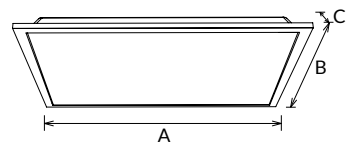

PL-CK LED panel is a direct lighting with external driver, adopts SMD led with optical lens to provide a uniform light effect, no LGP design makes this panel more cost effective compared with normal edge-lit panel light, UGR<19 available, high efficiency available with 100lm/W, 120lm/W and 140lm/W. Recessed, suspended and surface mounted installation ways for choice.