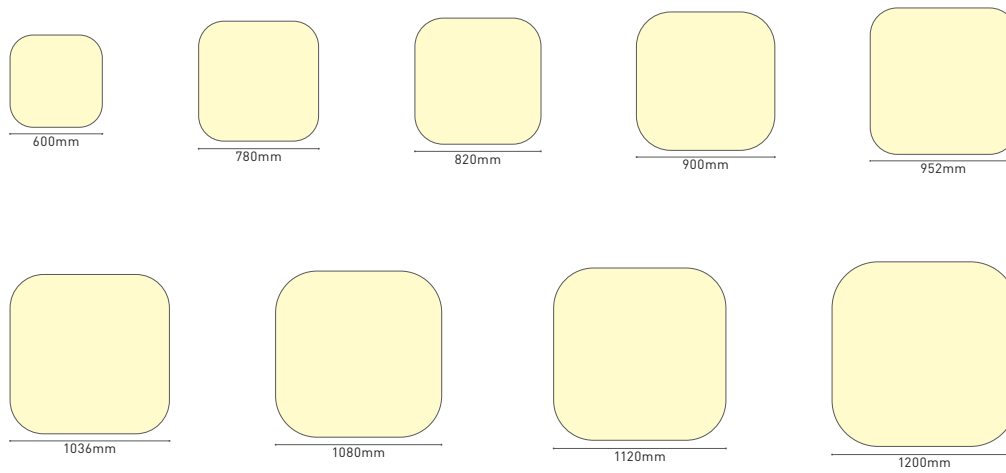

Scorpio

Constellations

CB CE  RoHS  FLICKER FREE

Sections

Ordering code for Scorpio series

*Lumens @4000K, CRI 80

Model	Item	Size/mm	Power/W 1 pcs	Lumens /lm	Dimming	CCT	CRI	Input /VAC	Color	Certification
LCXX60	LCXX60-SC-600	H60xW600xL600	60	6000	Non Dali Triac 0-10V Tunable	3000K 4000K 6000K	>80 >90 >95	200-240 100-277	White Black Silver Gold	CE CB SAA RCM RoHS
	LCXX60-SC-780	H60xW780xL780	100	10000						
	LCXX60-SC-820	H60xW820xL820	110	11000						
	LCXX60-SC-900	H60xW900xL900	130	13000						
	LCXX60-SC-952	H60xW952xL952	150	15000						
	LCXX60-SC-1036	H60xW1036xL1036	180	18000						
	LCXX60-SC-1080	H60xW1080xL1080	190	19000						
	LCXX60-SC-1120	H60xW1120xL1120	210	21000						
	LCXX60-SC-1200	H60xW1200xL1200	240	24000						
LCXX80	LCXX80-SC-600	H80xW600xL600	60	6000	Non Dali Triac 0-10V Tunable	3000K 4000K 6000K	>80 >90 >95	200-240 100-277	White Black Silver Gold	CE CB SAA RCM RoHS
	LCXX80-SC-780	H80xW780xL780	100	10000						
	LCXX80-SC-820	H80xW820xL820	110	11000						
	LCXX80-SC-900	H80xW900xL900	130	13000						
	LCXX80-SC-952	H80xW952xL952	150	15000						
	LCXX80-SC-1036	H80xW1036xL1036	180	18000						
	LCXX80-SC-1080	H80xW1080xL1080	190	19000						
	LCXX80-SC-1120	H80xW1120xL1120	210	21000						
	LCXX80-SC-1200	H80xW1200xL1200	240	24000						