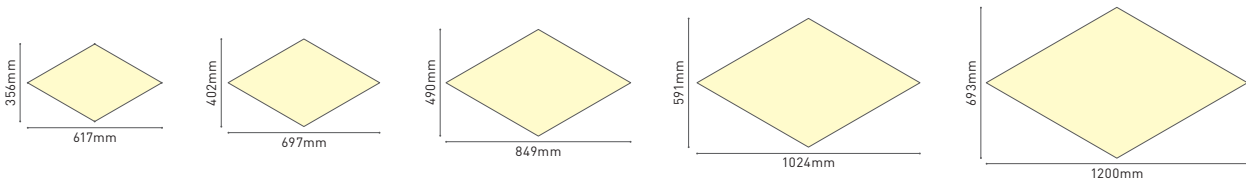

Sagittarius

CB CE  RoHS FLICKER FREE

Ordering code for Sagittarius series

*Lumens @4000K, CRI 80

Model	Item	Size/mm	Power/W 1 pcs	Lumens /lm	Dimming	CCT	CRI	Input /VAC	Color	Certification
LCXX60	LCXX60-SA-617	H60xW356xL617	20	2000	Non Dali Triac 0-10V Tunable	3000K 4000K 6000K	>80 >90 >95	200-240 100-277	White Black Silver Gold	CE CB SAA RCM RoHS
	LCXX60-SA-697	H60xW402xL697	25	2500						
	LCXX60-SA-849	H60xW490xL849	35	3500						
	LCXX60-SA-1024	H60xW591xL1024	50	5000						
	LCXX60-SA-1200	H60xW693xL1200	70	7000						
LCXX80	LCXX80-SA-617	H80xW356xL617	20	2000						
	LCXX80-SA-697	H80xW402xL697	25	2500						
	LCXX80-SA-849	H80xW490xL849	35	3500						
	LCXX80-SA-1024	H80xW591xL1024	50	5000						
	LCXX80-SA-1200	H80xW693xL1200	70	7000						