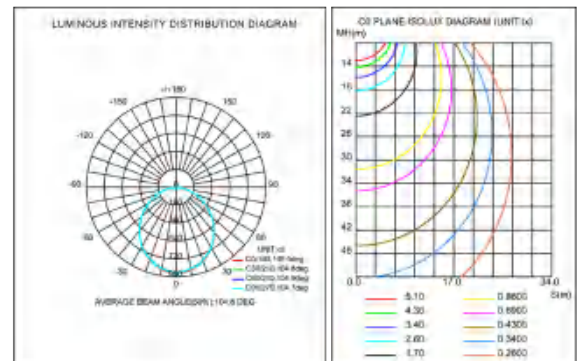

IES test report