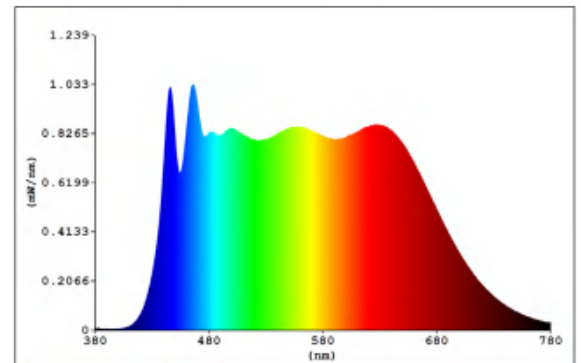

Profile height

Product length

S series

Product length:2165mm

Accessories

Optical parameters

Full spectrum test report

*@4000K, CRI>95, lower blue wave power