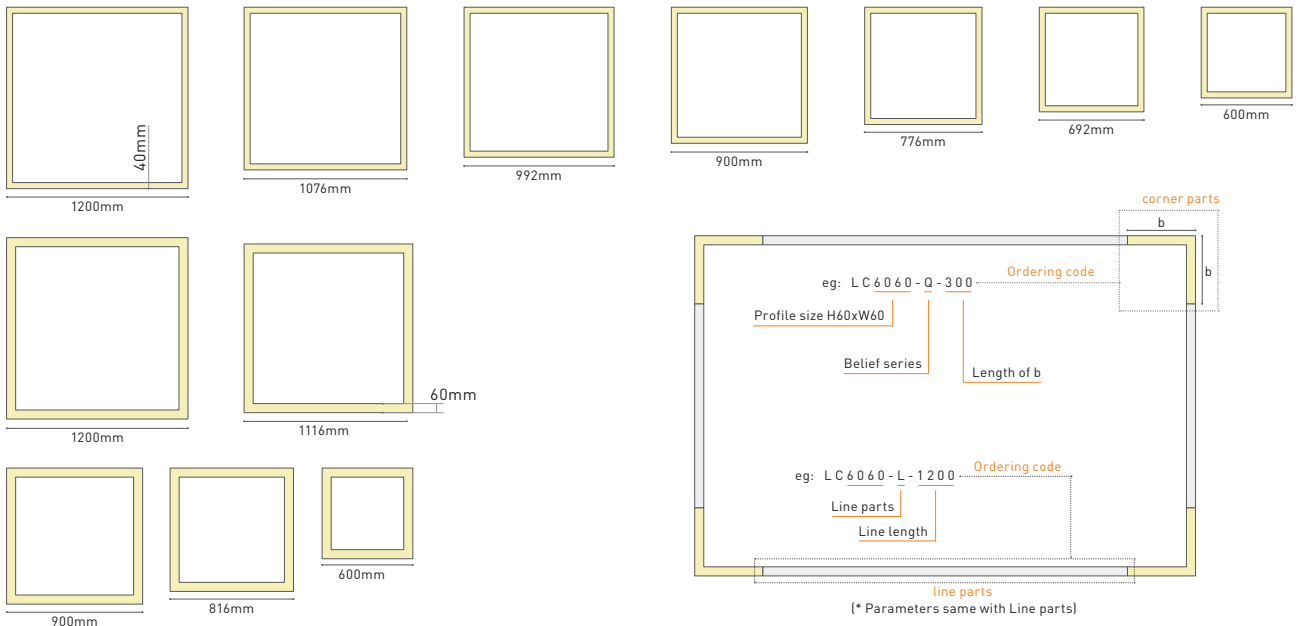

Quadrato

Accessories

a/mm	b/mm	c/mm
		900
40		1000
50		1100
60		1200
70		1300
80	300	1400
90	400	1500
100		1600
110		1700
120		1800
130		1900
140		2000
150		2200
		2400

Ordering code for Quadrate series - <1.5M

Ordering code for Quadrate series - ≥1.5M; angle 90°

LCXX60	LC4060-Q-300	H60xW300xL300	4	400	Non Dali Triac 0-10V Tunable	3000K 4000K 6000K	>80 >90 >95	200-240 100-277	White Black Silver Gold	CE CB SAA RCM RoHS						
	LC5060-Q-300	H60xW300xL300	4	400												
	LC6060-Q-300	H60xW300xL300	10	1000												
	LC7060-Q-300	H60xW300xL300	10	1000												
	LC8060-Q-300	H60xW300xL300	15	1500												
LCXX80	LC4080-Q-300	H80xW300xL300	4	400							Non Dali Triac 0-10V Tunable	3000K 4000K 6000K	>80 >90 >95	200-240 100-277	White Black Silver Gold	CE CB SAA RCM RoHS
	LC5080-Q-300	H80xW300xL300	4	400												
	LC6080-Q-300	H80xW300xL300	10	1000												
	LC7080-Q-300	H80xW300xL300	10	1000												
	LC8080-Q-300	H80xW300xL300	15	1500												
	LC9080-Q-300	H80xW300xL300	15	1500												
	LC10080-Q-300	H80xW300xL300	20	2000												
LC12080-Q-300	H80xW300xL300	20	2000													
LCXX100	LC60100-Q-300	H100xW300xL300	10	1000	Non Dali Triac 0-10V Tunable	3000K 4000K 6000K	>80 >90 >95	200-240 100-277	White Black Silver Gold	CE CB SAA RCM RoHS						
	LC80100-Q-300	H100xW300xL300	15	1500												