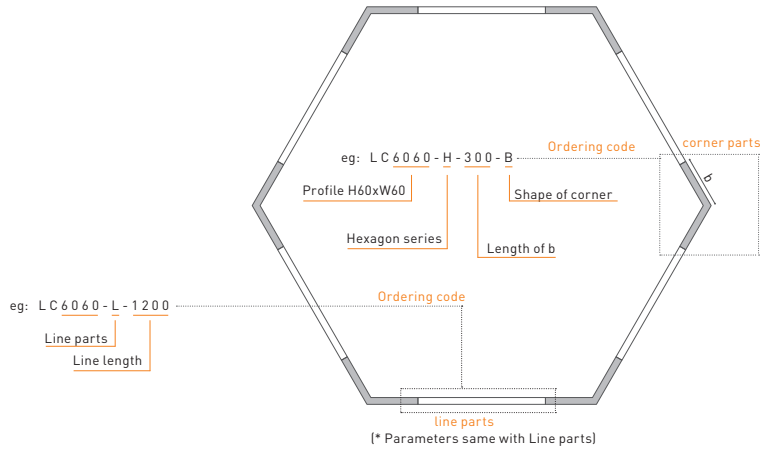

Sections

Case 2: if the lengths > 1.5m, profile is connected by parts.