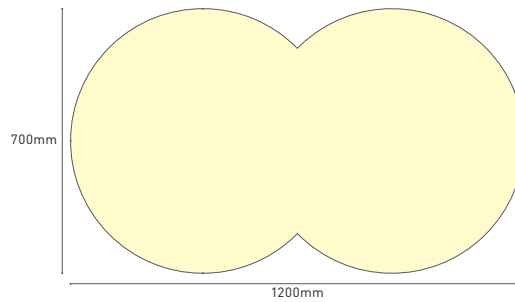

Gemini

CB CE  RoHS FLICKER FREE

Ordering code for Gemini series

*Lumens @4000K, CRI 80

Model	Item	Size/mm	Power/W 1 pcs	Lumens /lm	Dimming	CCT	CRI	Input /VAC	Color	Certification
LCXX60	LCXX60-GE-800	H60xW450xL800	50	5000	Non Dali Triac 0-10V Tunable	3000K	>80	200-240 100-277	White	CE
	LCXX60-GE-1200	H60xW700xL1200	120	12000		4000K	>90		Black	CB
LCXX80	LCXX80-GE-800	H80xW450xL800	50	5000	Tunable	6000K	>95	100-277	Silver	SAA
	LCXX80-GE-1200	H80xW700xL1200	120	12000		Gold	RCM		RoHS	