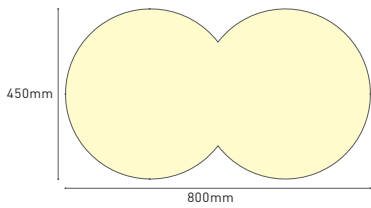

Gemini

CB CE  RoHS FLICKER FREE

Ordering code for Gemini series

*Lumens @4000K, CRI 80

Model	Item	Size/mm	Power/W 1 pcs	Lumens /lm	Dimming	CCT	CRI	Input /VAC	Color	Certification
LCXX60	LCXX60-GE-800	H60xW450xL800	50	5000	Non Dali Triac 0-10V Tunable	3000K	>80	200-240 100-277	White	CE
	LCXX60-GE-1200	H60xW700xL1200	120	12000		4000K	>90		Black	CB
LCXX80	LCXX80-GE-800	H80xW450xL800	50	5000	Tunable	6000K	>95	100-277	Silver	SAA
	LCXX80-GE-1200	H80xW700xL1200	120	12000		Gold	RCM		RoHS	