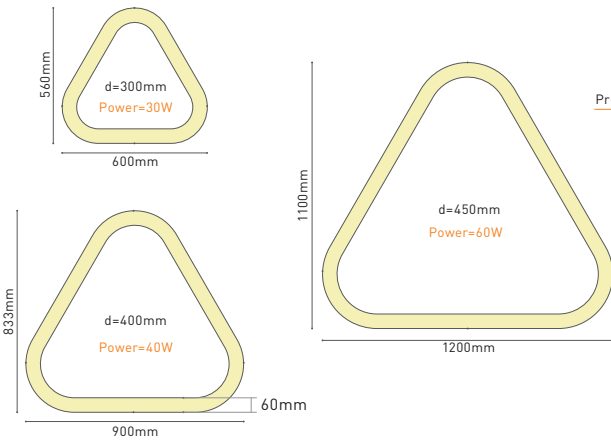

Case 1: if the length < 1.5m, profile is only 1 part

Case 2: if the length > 1.5m, profile is connected by parts

(\* Parameters same with Line parts)

### Accessories

a/mm	d/mm	c/mm	b/mm
		900	
40	300	1000	
50	400	1100	
60	450	1200	
70	600	1300	
80	660	1400	
90	680	1500	
100	740	1600	
110	900	1700	
120	1000	1800	
150	1060	1900	
	1200	2000	
		2200	200
		2400	