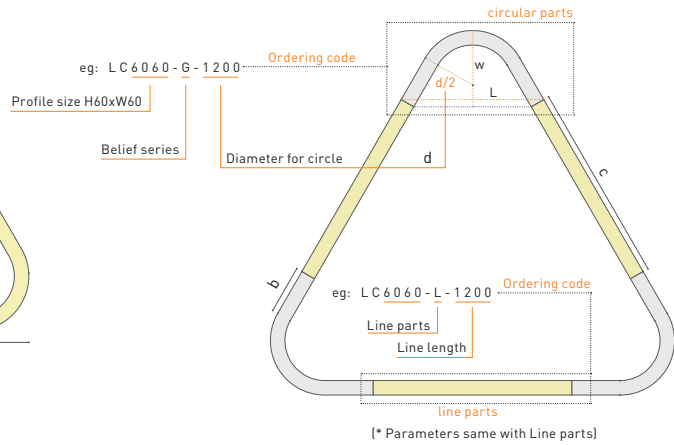

Case 1: if the length < 1.5m, profile is only 1 part

Case 2: if the length > 1.5m, profile is connected by parts

(\* Parameters same with Line parts)

### Accessories

a/mm	d/mm	c/mm	b/mm
		900	
40	300	1000	
50	400	1100	
60	450	1200	
70	600	1300	
80	660	1400	
90	680	1500	
100	740	1600	
110	900	1700	
120	1000	1800	
150	1060	1900	
	1200	2000	
		2200	200
		2400	