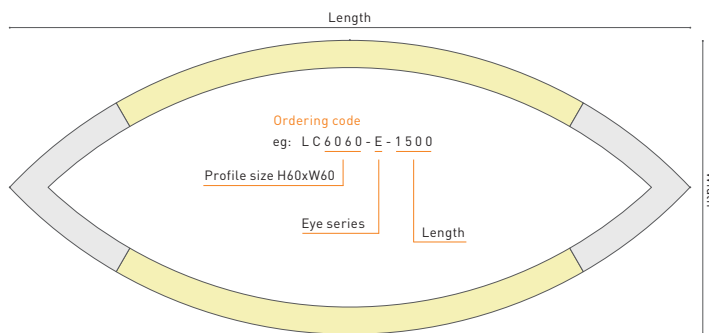

Case 1: if the length < 1.5m, profile is only 1 part

Case 2: if the length ≥ 1.5m, profile is connected by parts.

Accessories

a/mm
40
50
60
70
80
90
100
110
120
150

Ordering code for Eye series

*Lumens @4000K, CRI 80