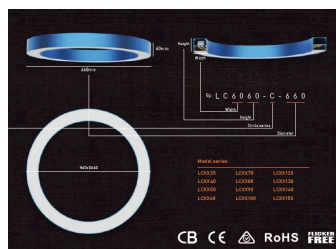

Specifications

Colour

White   Black   Silver   Other

Colour Temp

3000K   4000K   CCT Adj   RGB   Other

Direct Lighting

10W / 1000LM/M   20W / 2000LM/M

Dimming

Non Dim   DALI / DSI / Switch Dim   1-10V   Phase Cut

Indirect Lighting

10W / 1000LM/M   20W / 2000LM/M

Mounting Options

Not Required

Surface Mount   Suspended   Wall Mounted
Recessed Trimless   Recessed with Trim

Profile Size

Width

40mm   50mm   60mm   70mm   80mm   90mm   100mm   110mm   120mm

Height

60mm   80mm   100mm   120mm

Diameter

450mm   600mm   740mm   900mm   1000mm   1200mm   1500mm   2000mm   2400mm   3000mm

3600mm   3600mm   3600mm   3600mm

Custom (up to 7 meters)

Project Details

Project Name

Fitting Type