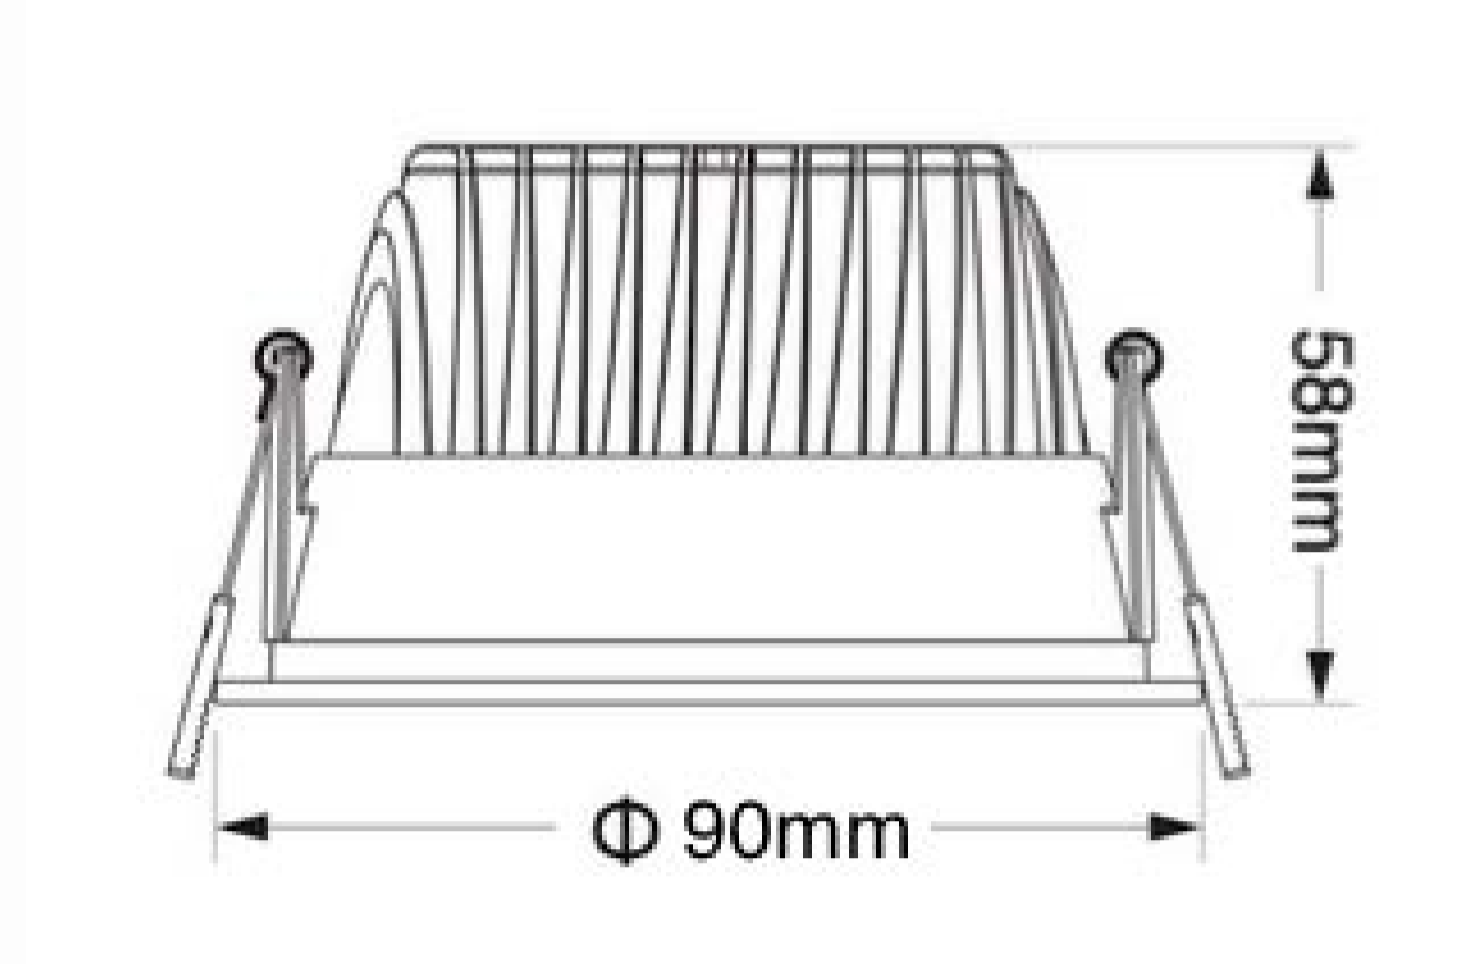

Scorpius XS

Commercial

Product Information

Name	Scorpius XS 6W Recessed Downlight
Dimensions	90(D) x 58mm (H)
Fitting Power	6W
Lumen Output	492LM
Efficiency (lm/w)	82lm/w
LED Chip	Osram SMD
Driver	Lifud Osram Tridonic
Input Voltage	220-240V
Dimming Options	Phase Cut DALI
Dimming Options	Matt Specular
UGR	<19
Colour	White
Mounting	Recessed
Warranty	50,000 HRS