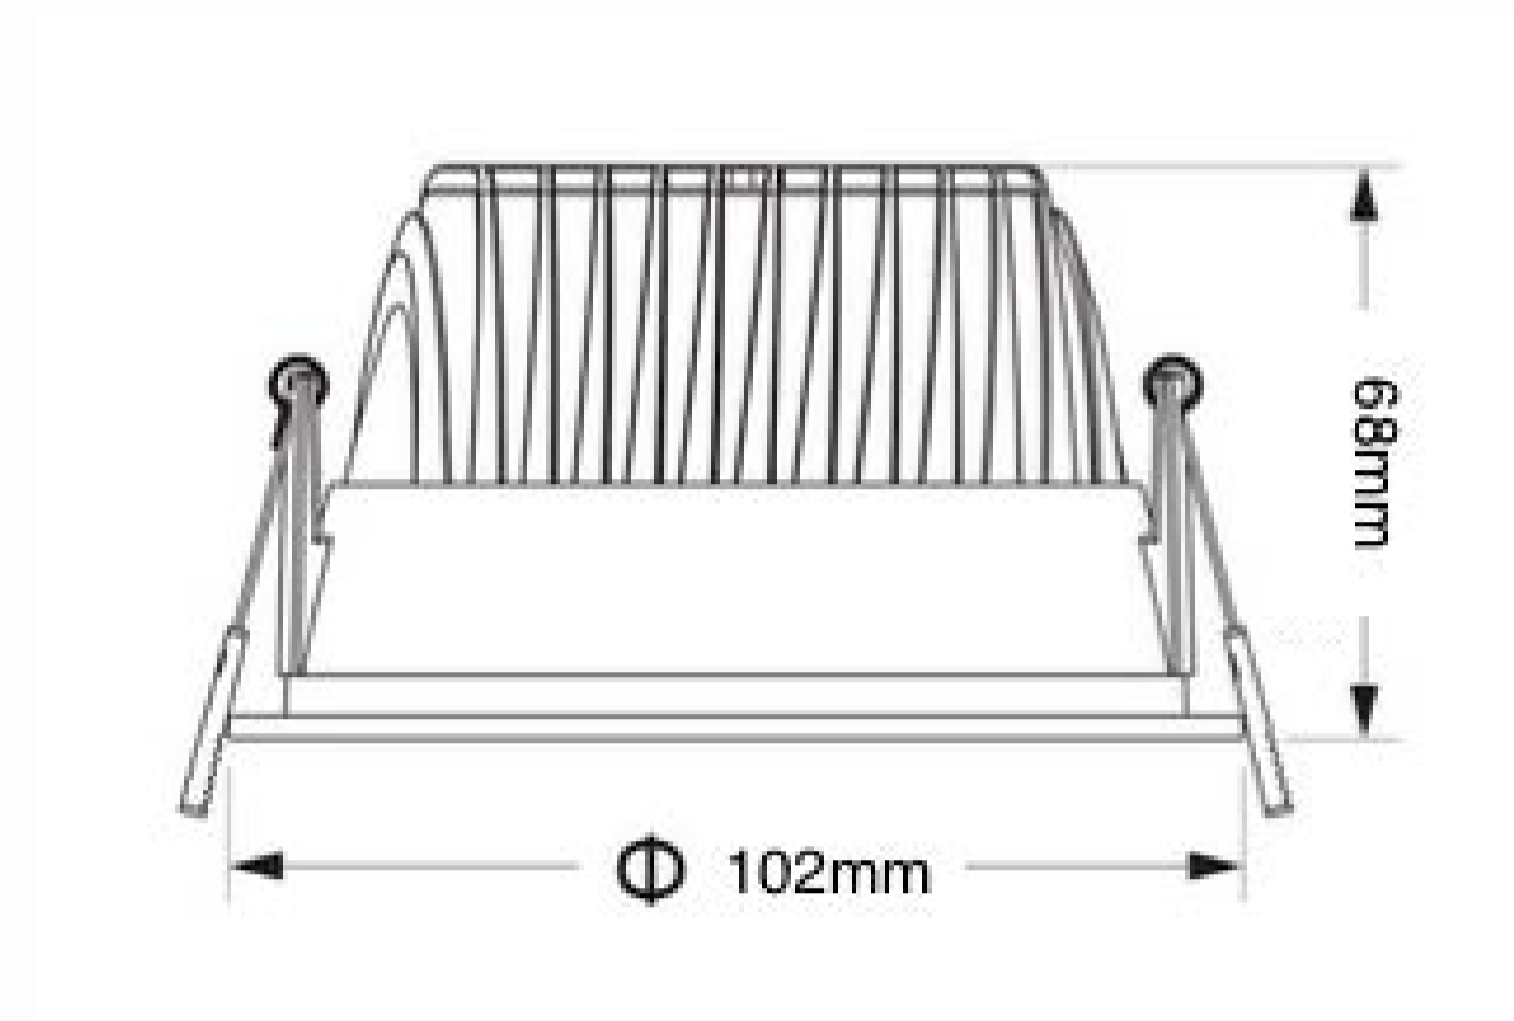

Scorpius S

Commercial

Product Information

Name	Scorpius S 12W Recessed Downlight
Dimensions	102(D) x 68mm (H)
Fitting Power	12W
Lumen Output	820LM
Efficiency (lm/w)	65lm/w
LED Chip	Osram SMD
Driver	Lifud | Osram | Tridonic
Input Voltage	220-240V
Dimming Options	Phase Cut | DALI
Reflector Options	Matt | Specular
UGR	<19
Colour	White
IP Rating	IP44
Warranty	50,000 HRS