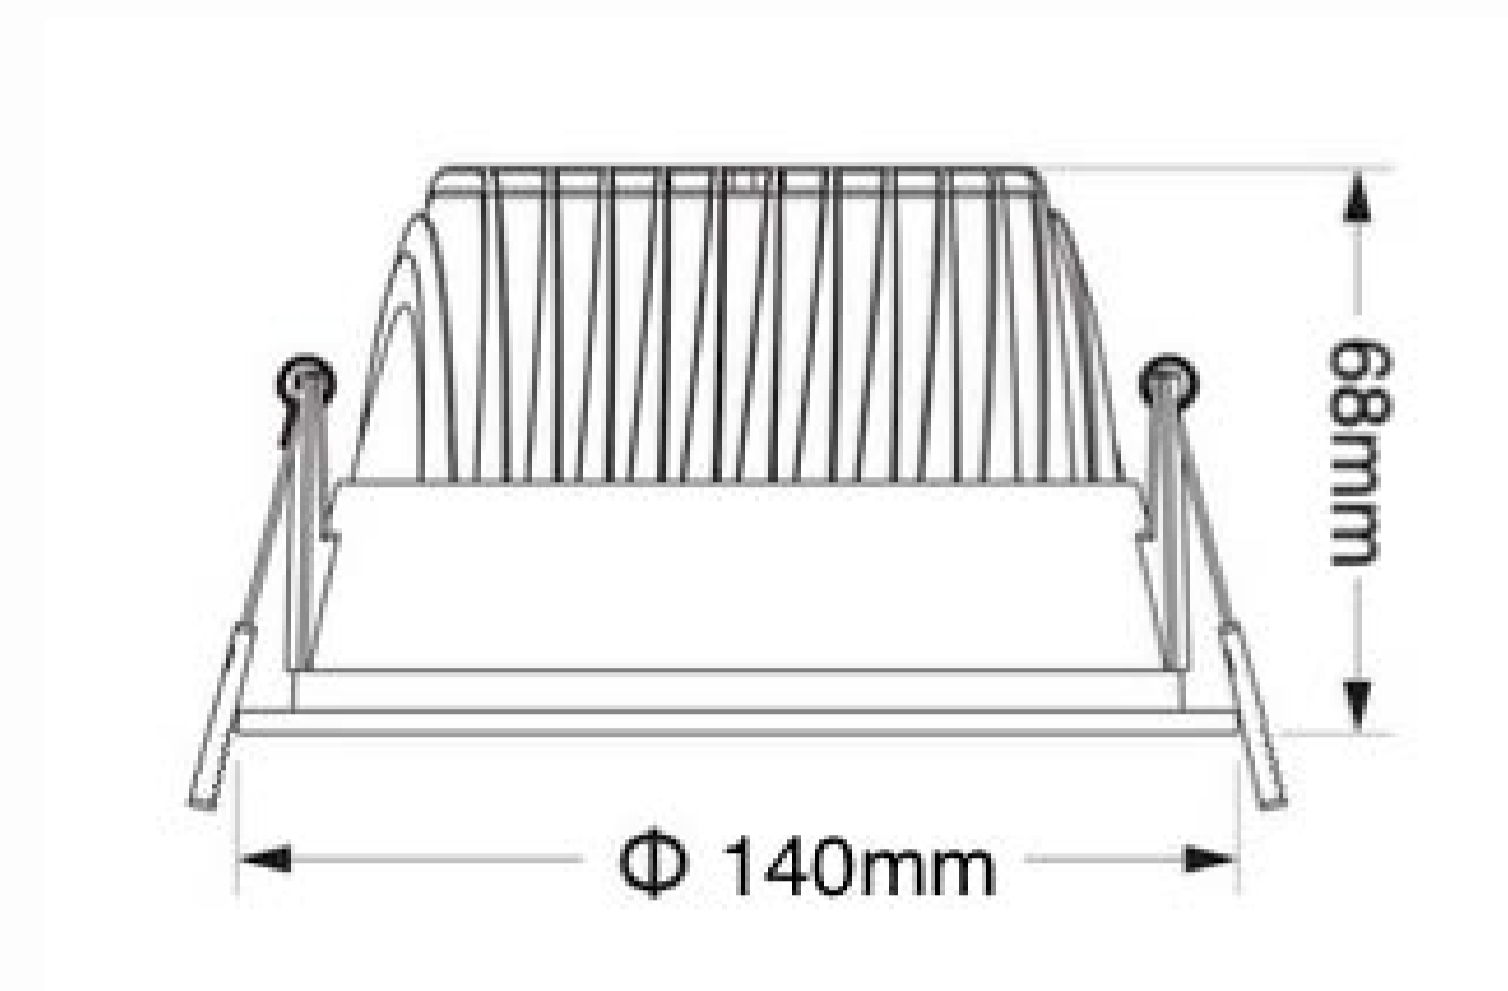

Scorpius M

Commercial

Product Information

Name	Scorpius M 18W Recessed Downlight
Dimensions	140(D) x 68mm (H)
Fitting Power	18W
Lumen Output	1450LM
Efficiency (lm/w)	82lm/w
LED Chip	Osram SMD
Driver	Lifud Osram Tridonic
Input Voltage	220-240V
Dimming Options	Phase Cut DALI
Dimming Options	Matt Specular
UGR	<19
Colour	White
Mounting	Recessed
Warranty	50,000 HRS