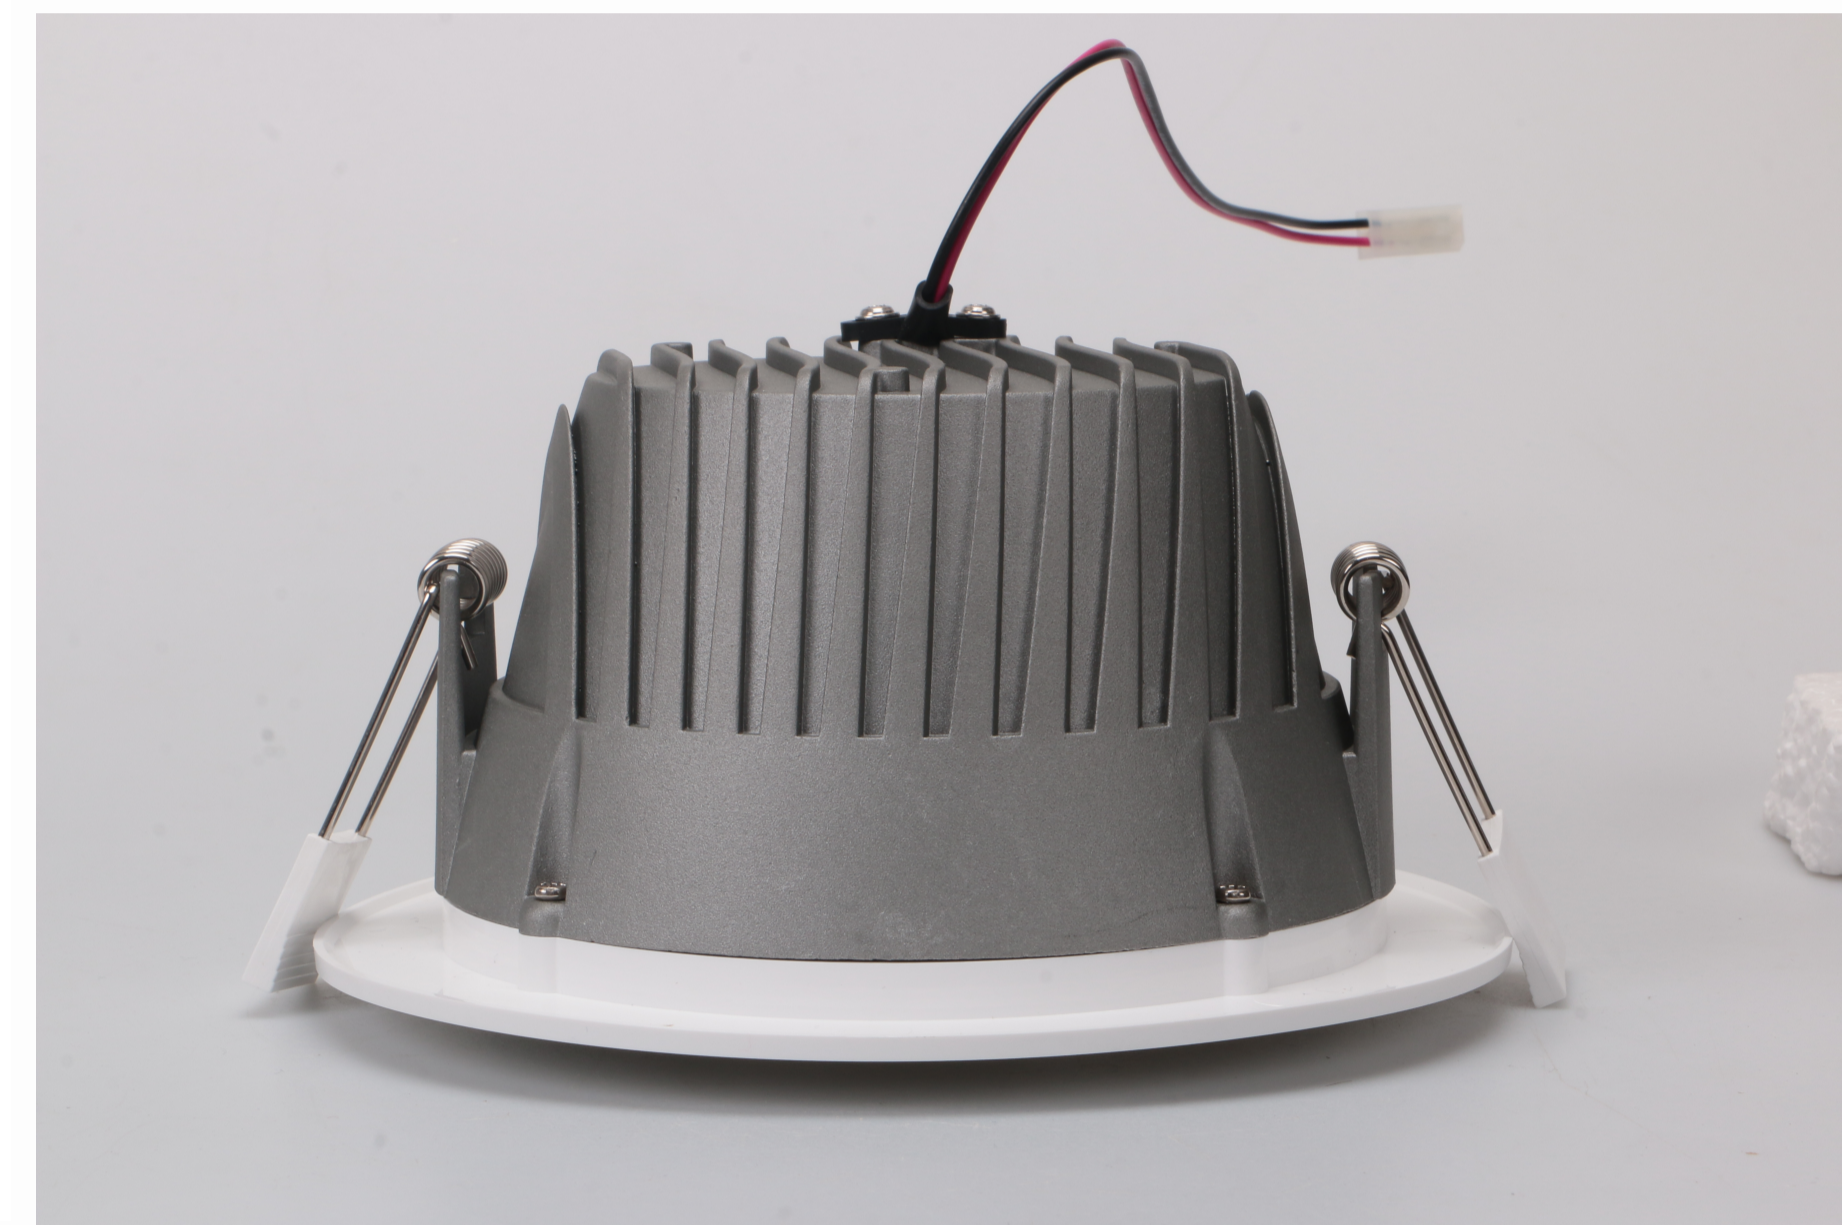

## Scorpius L

Commercial

### Product Information

Name	Scorpius L 36W Recessed Downlight
Dimensions	180(D) x 110mm (H)
Fitting Power	Max 36W
Lumen Output	2952LM
Efficiency (lm/w)	82lm/w
LED Chip	Osram SMD
Driver	Lifud   Osram   Tridonic
Input Voltage	220-240V
Dimming Options	Phase Cut   DALI
Dimming Options	Matt   Specular
UGR	<19
Colour	White
IP Rating	IP44
Warranty	50,000 HRS