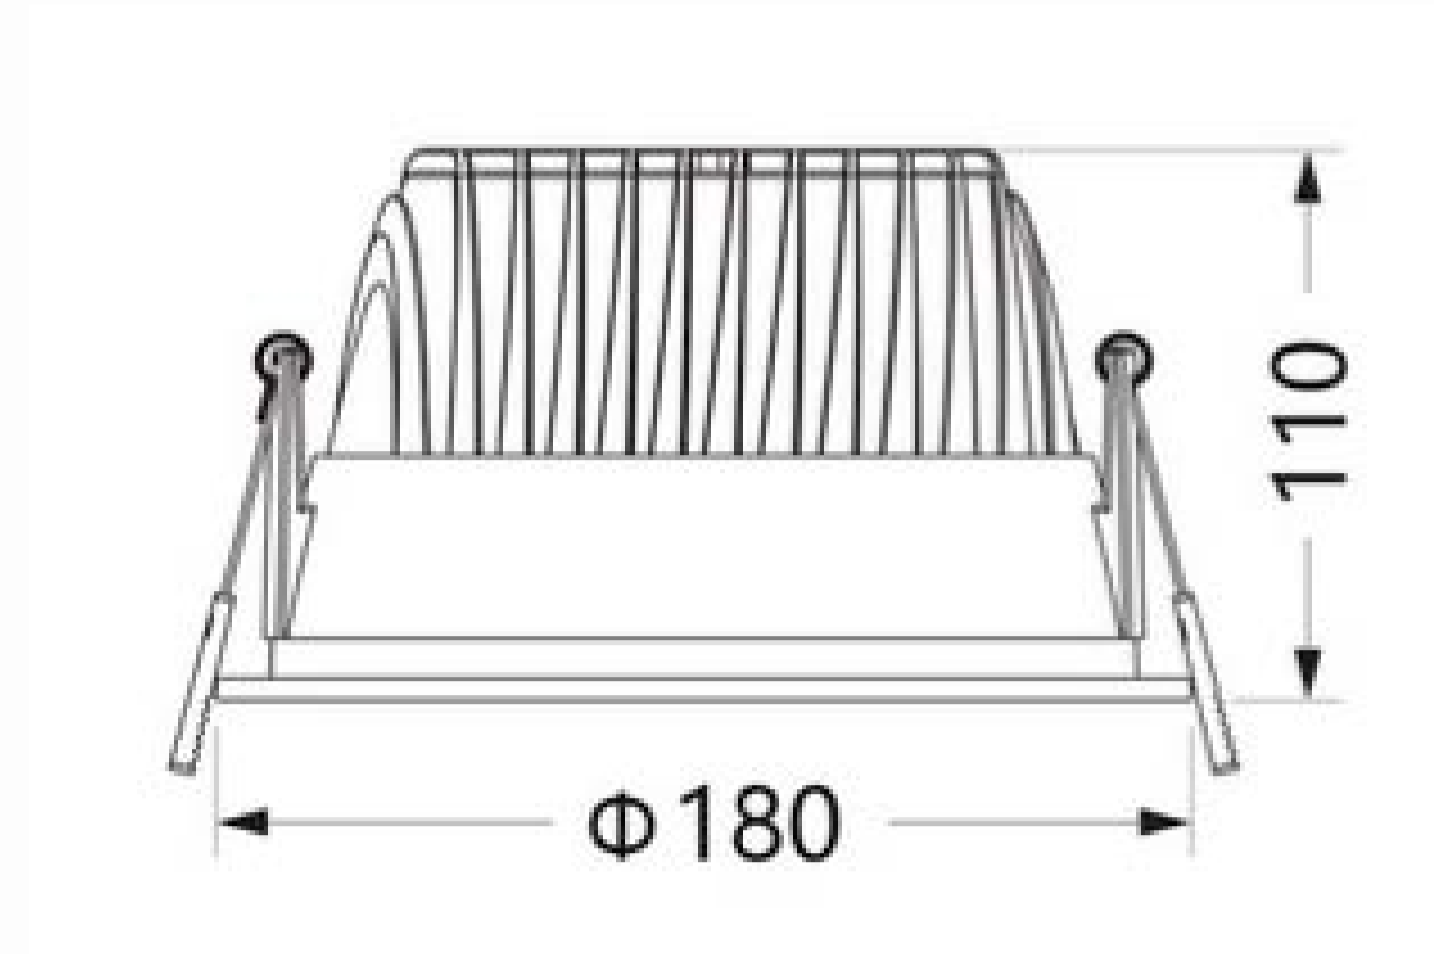

Scorpius L

Commercial

Product Information

Name	Scorpius L 36W Recessed Downlight
Dimensions	180(D) x 110mm (H)
Fitting Power	Max 36W
Lumen Output	2952LM
Efficiency (lm/w)	82lm/w
LED Chip	Osram SMD
Driver	Lifud | Osram | Tridonic
Input Voltage	220-240V
Dimming Options	Phase Cut | DALI
Dimming Options	Matt | Specular
UGR	<19
Colour	White
IP Rating	IP44
Warranty	50,000 HRS