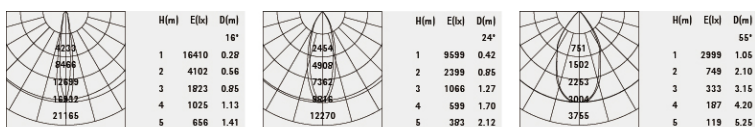

Flexible downlight system that can provide high lumen out put, in a compact form factor.

Locally assembled, this down light can be fitted with specialist modules to bring out the optimal colours in meat, fish, bread and fruit, with CRI up to 95, and a lumen package up to 4000LM

Magellan Downlight

ARCHITECTURAL

Downlights

Specifications

Fitting Options

Colour

White Black

Module Options

Module Power (*lumen data at 4000K CRI80)

12W 2200lm 18W 3050lm 25W 4020lm

Colour Temp

2700K 3000K 4000K

CRI

CRI80 CRI90 CRI95

Speciality Module

Fish Meat Bread Fruit Fashion

Dimming

Non Dim DALI / DSI / Switch Dim 1-10V Phase Cut

Reflector

15 Deg 24 Deg 55Deg

Project Details

Project Name

Fitting Type