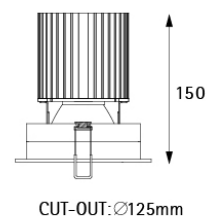

Flexible downlight system that can provide high lumen out put, in a compact form factor.

Locally assembled, this down light can be fitted with specialist modules to bring out the optimal colours in meat, fish, bread and fruit, with CRI up to 95, and a lumen package up to 4000LM

Magellan Downlight

ARCHITECTURAL

Downlights

Specifications

Fitting Options

Colour

White Black

Module Options

Module Power (*lumen data at 4000K CRI80)

12W 2200lm 18W 3050lm 25W 4020lm

Colour Temp

2700K 3000K 4000K

CRI

CRI80 CRI90 CRI95

Speciality Module

Fish Meat Bread Fruit Fashion

Dimming

Non Dim DALI / DSI / Switch Dim 1-10V Phase Cut

Reflector

15 Deg 24 Deg 55Deg

Project Details

Project Name

Fitting Type