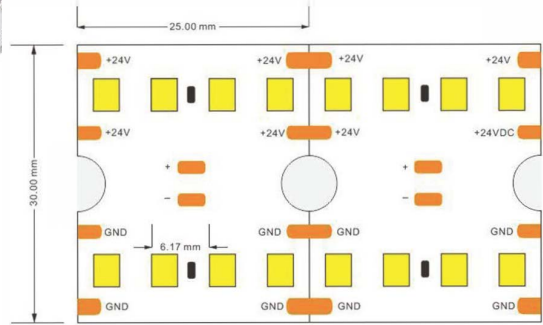

Galaxy Pro 2835-24-320 Double Line

Product Information

Item Code	Galaxy Pro 2835-24-320
Width	25mm
Cutting Length	25mm
Length	Custom
Brightness	3443lm/m
Wattage	29w/m
Voltage	24v
LED Qty	320leds
Colour	3000K 4000K
CRI	80+