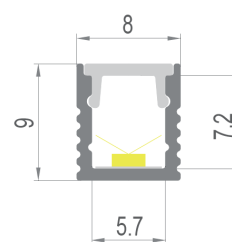

GEO ARCHITECTURAL

linear lighting

Specifications

Colour	Silver	Black	Custom
End Caps	Yes	No	

LED Tape

Galaxy Pro 2116-140-2700K | 6000K

Width	3.5mm
Voltage	24V DC
LED Qty	140 LEDs/M
Cut Increment	25mm

Options