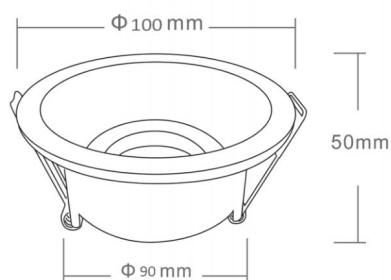

Stylish modular down light system that has interchangable modules that give several options for output, and colour temperature

Small trim, and deep baffle reduces glare and makes for a very unobtrusive effect on the ceiling

DLI785

ARCHITECTURAL

Downlights

Specifications

Fitting Options

Colour

White Black

Module Options

Module Power

7W 595lm 9W 765m 12W 1020lm

Colour Temp

2700K 3000K 4000K

Dimming

Non Dim DALI / DSI / Switch Dim 1-10V Phase Cut

Reflector

24Deg 45Deg

Project Details

Project Name

Fitting Type