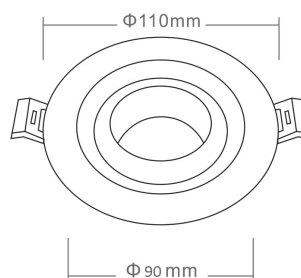

Stylish modular down light system that has interchangable modules that give several options for output, and colour temperature

Snoot and deep baffle reduces glare and makes for a very unobtrusive effect on the ceiling

DLI7855

ARCHITECTURAL

Downlights

Specifications

Fitting Options

Colour

White Black

Module Options

Module Power

7W 595lm 9W 765m 12W 1020lm

Colour Temp

2700K 3000K 4000K

Dimming

Non Dim DALI / DSI / Switch Dim 1-10V Phase Cut

Reflector

24Deg 36Deg

Project Details

Project Name

Fitting Type