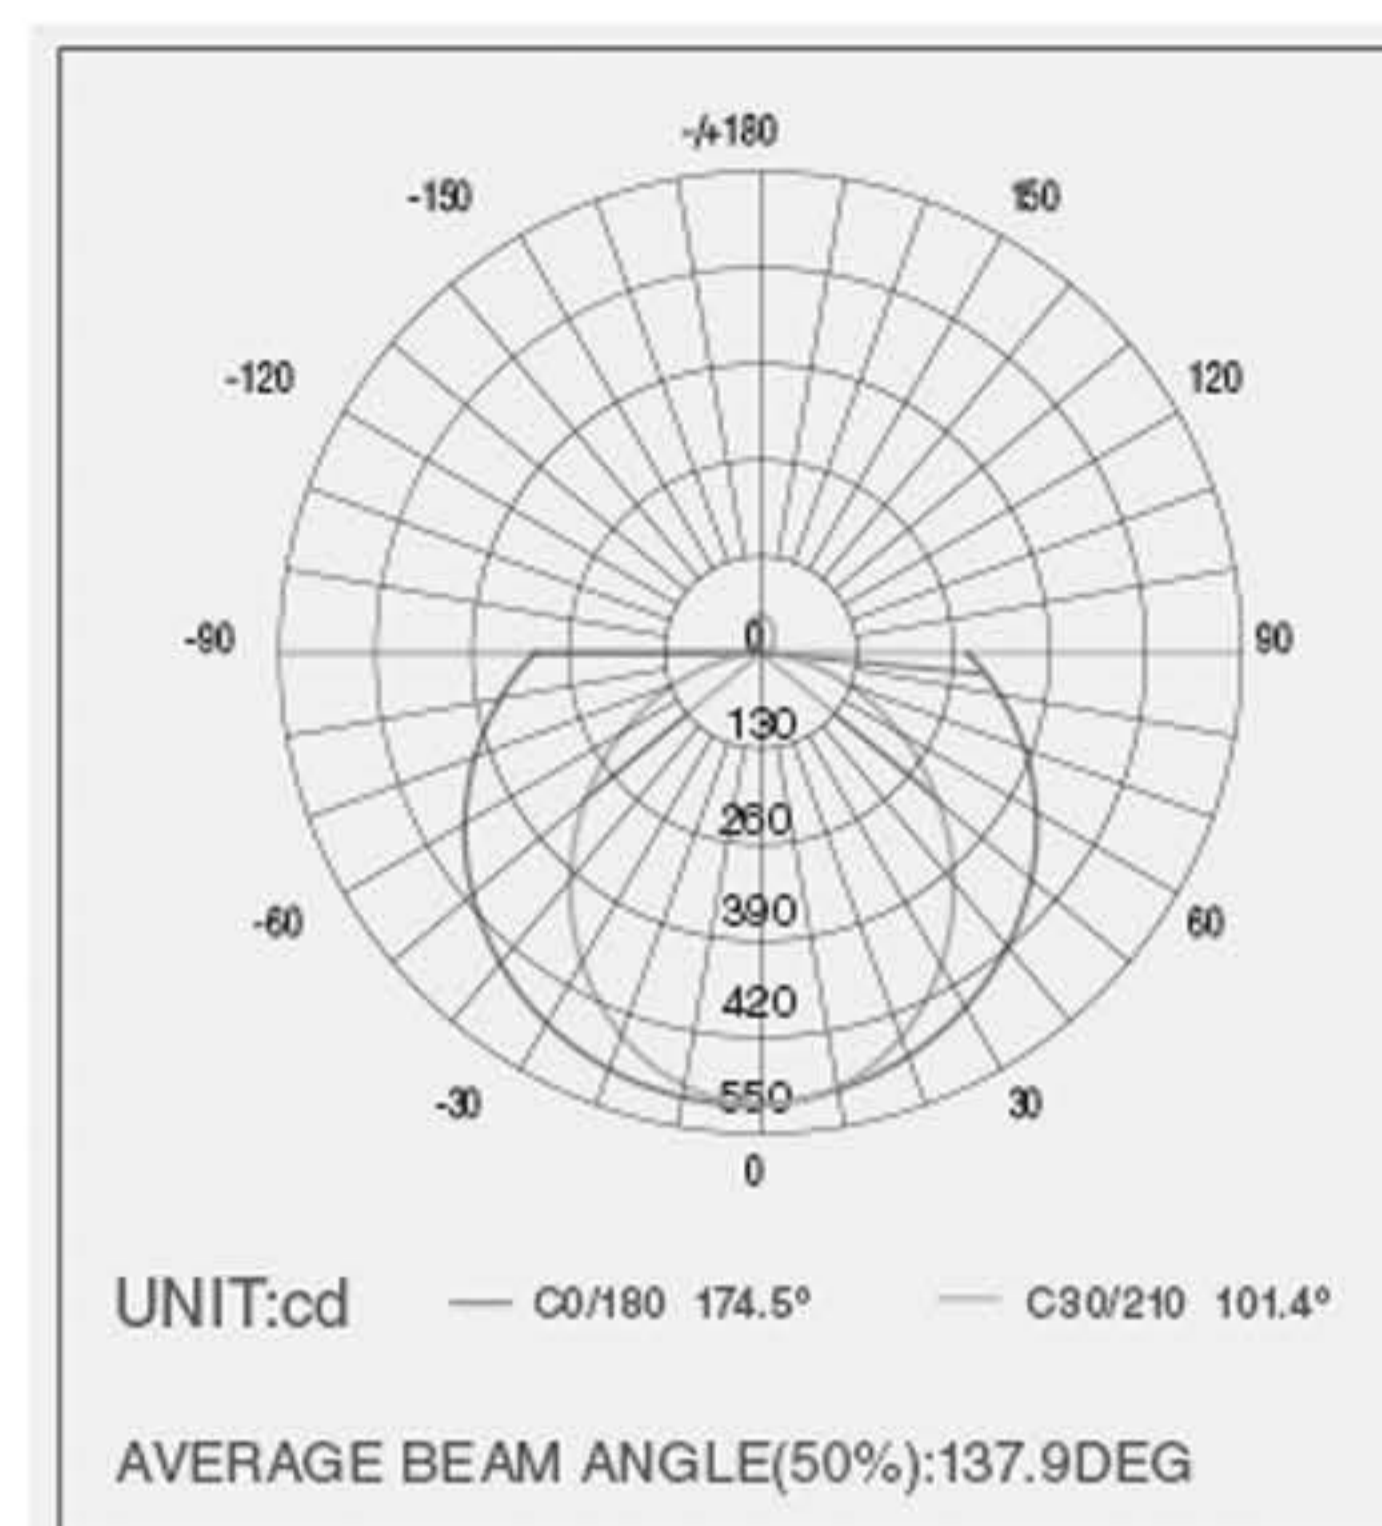

GEO D120

LED PROFILE

Product Information

Item Name	GEO D120
Width	120mm
Height	120mm
Length	Custom
Max Strip Width	50mm
Diffuser	Clear Frosted Milky Opal
End Caps	Yes
Mounting Clips	Yes
Mitre Availability	Yes