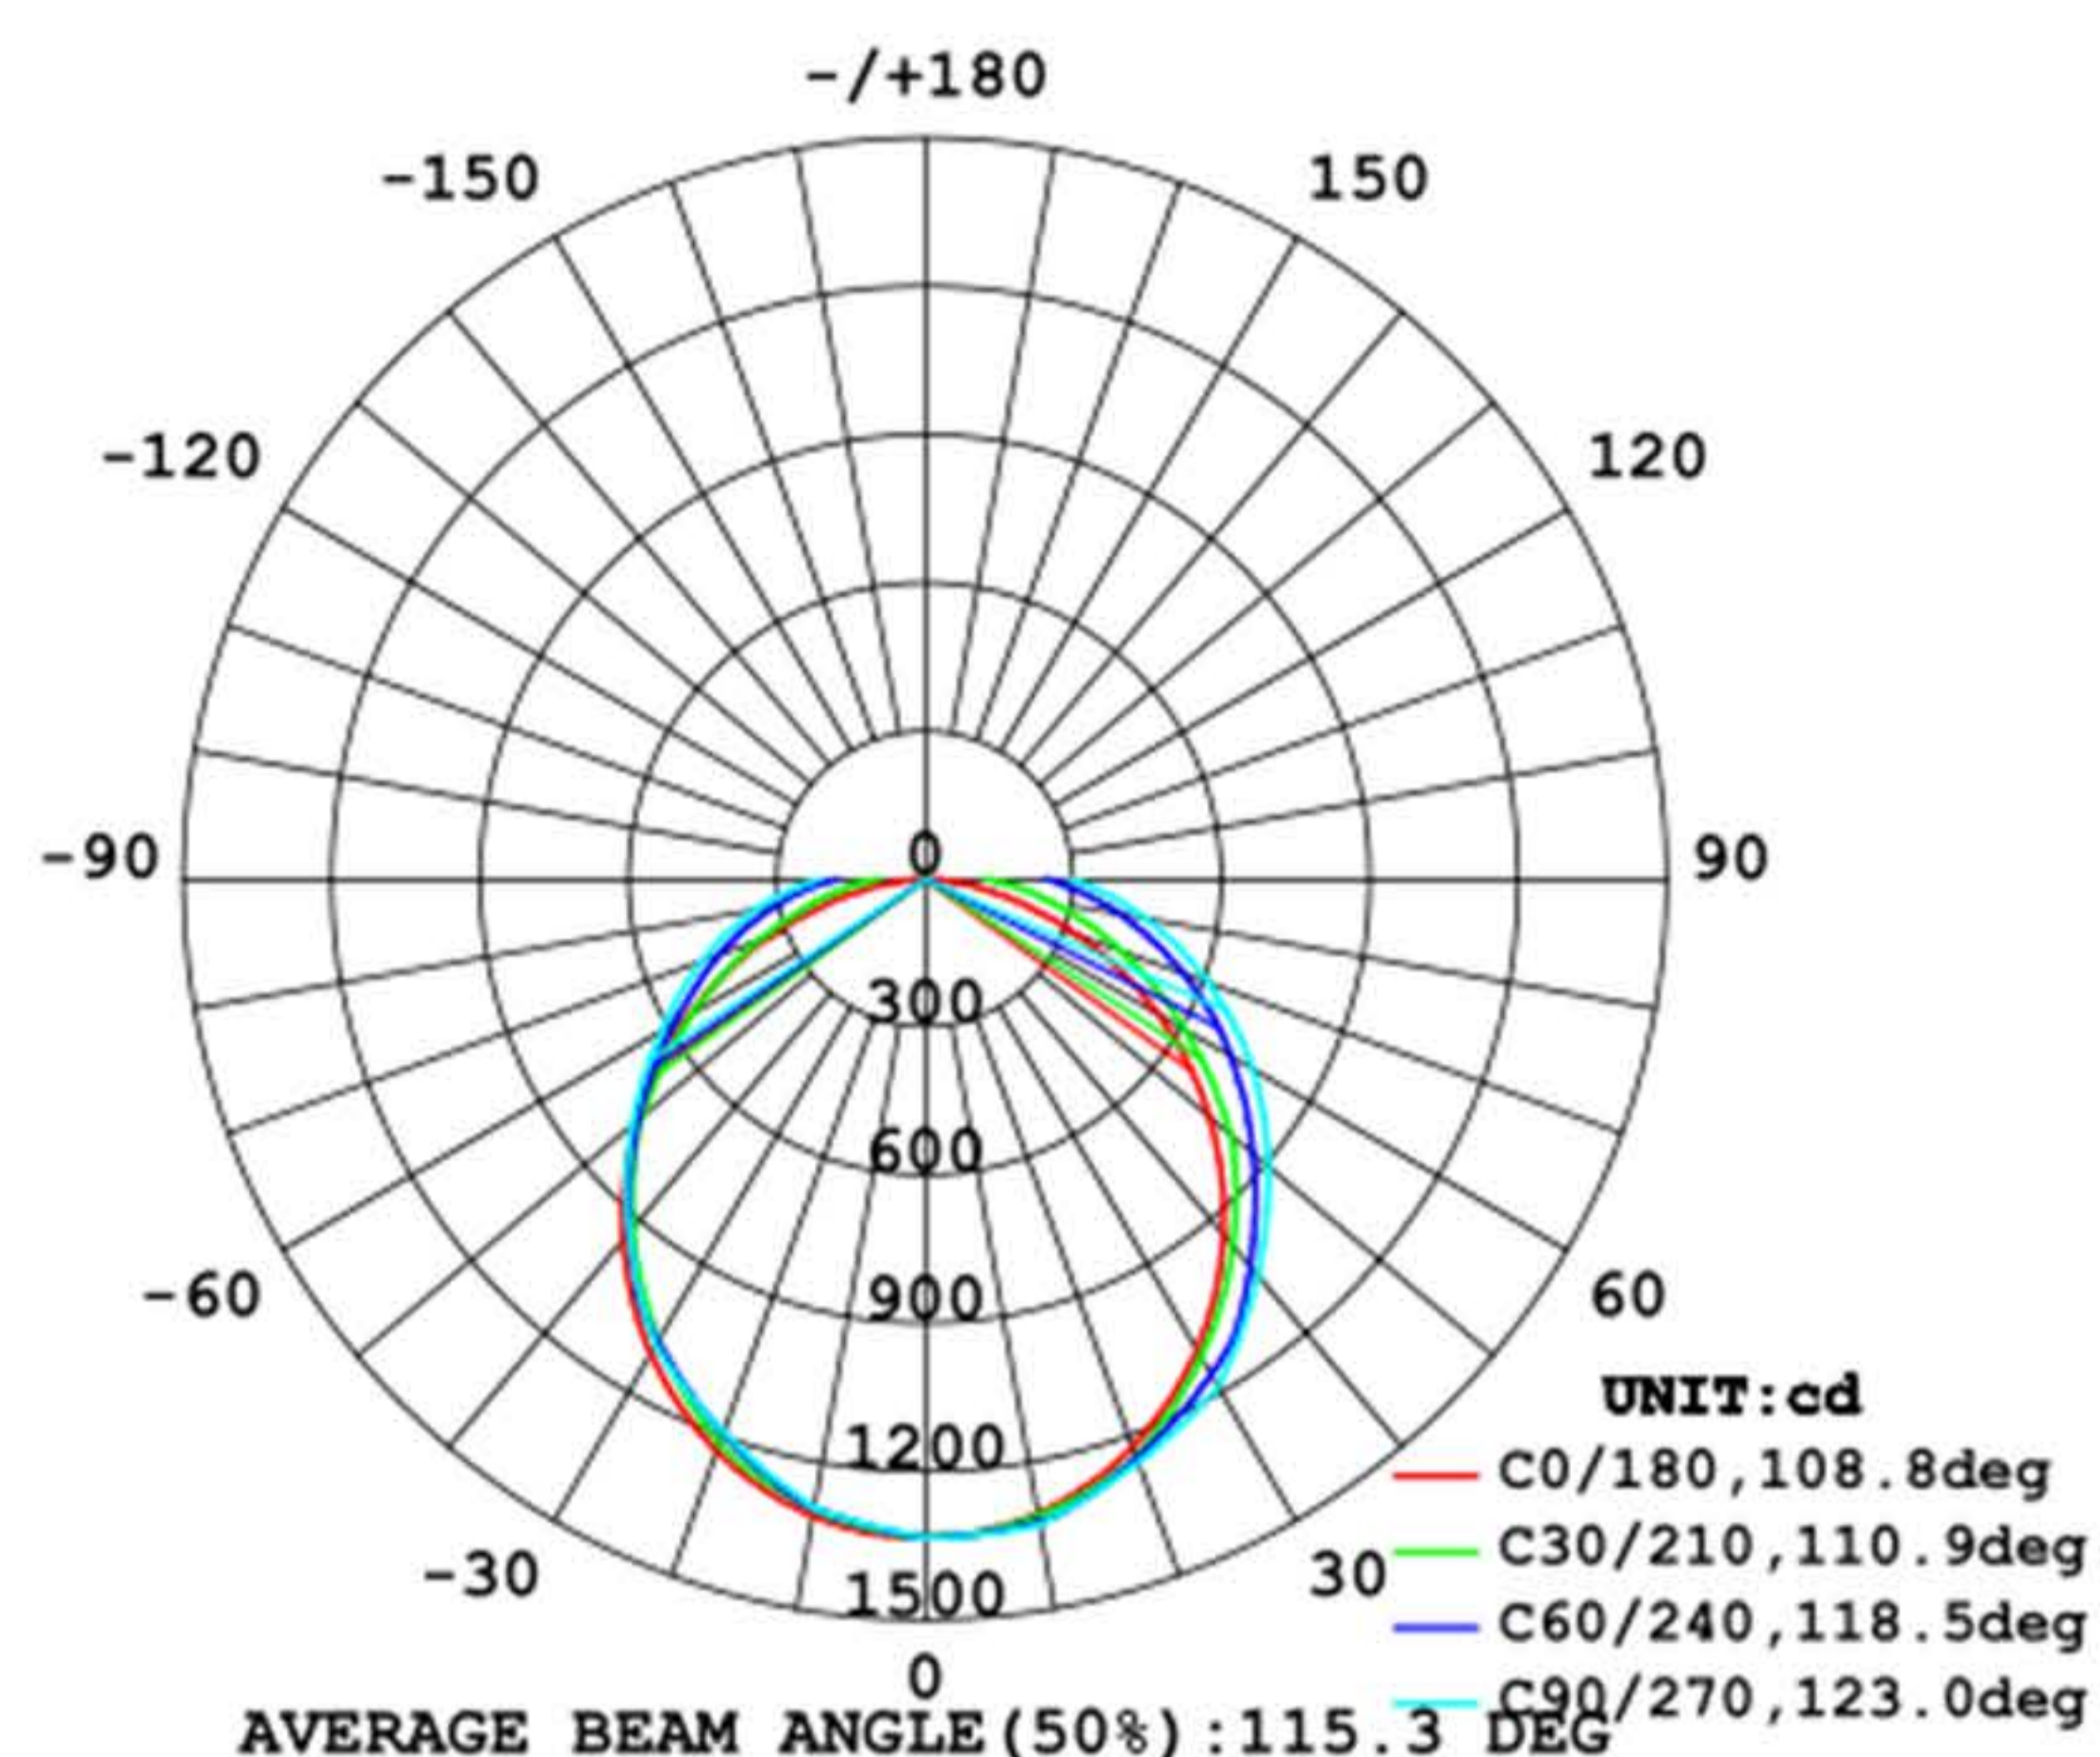

Fornax

LED Tri-Proof Batton

Product Information

Item Name	Fornax
Colour Temperature	4000K
Fitting Colour	White
CRI	>82
LPW	125lm/w
Input Power	42W
IP Rate	54
Beam Angle	135°
Input Voltage	220-240V
PF	>0.90
Adjustable	Yes
Dimensions	W: 118mm, H: 80mm
Warranty	5 Years
Certificates	SSA CE RCM RoHS