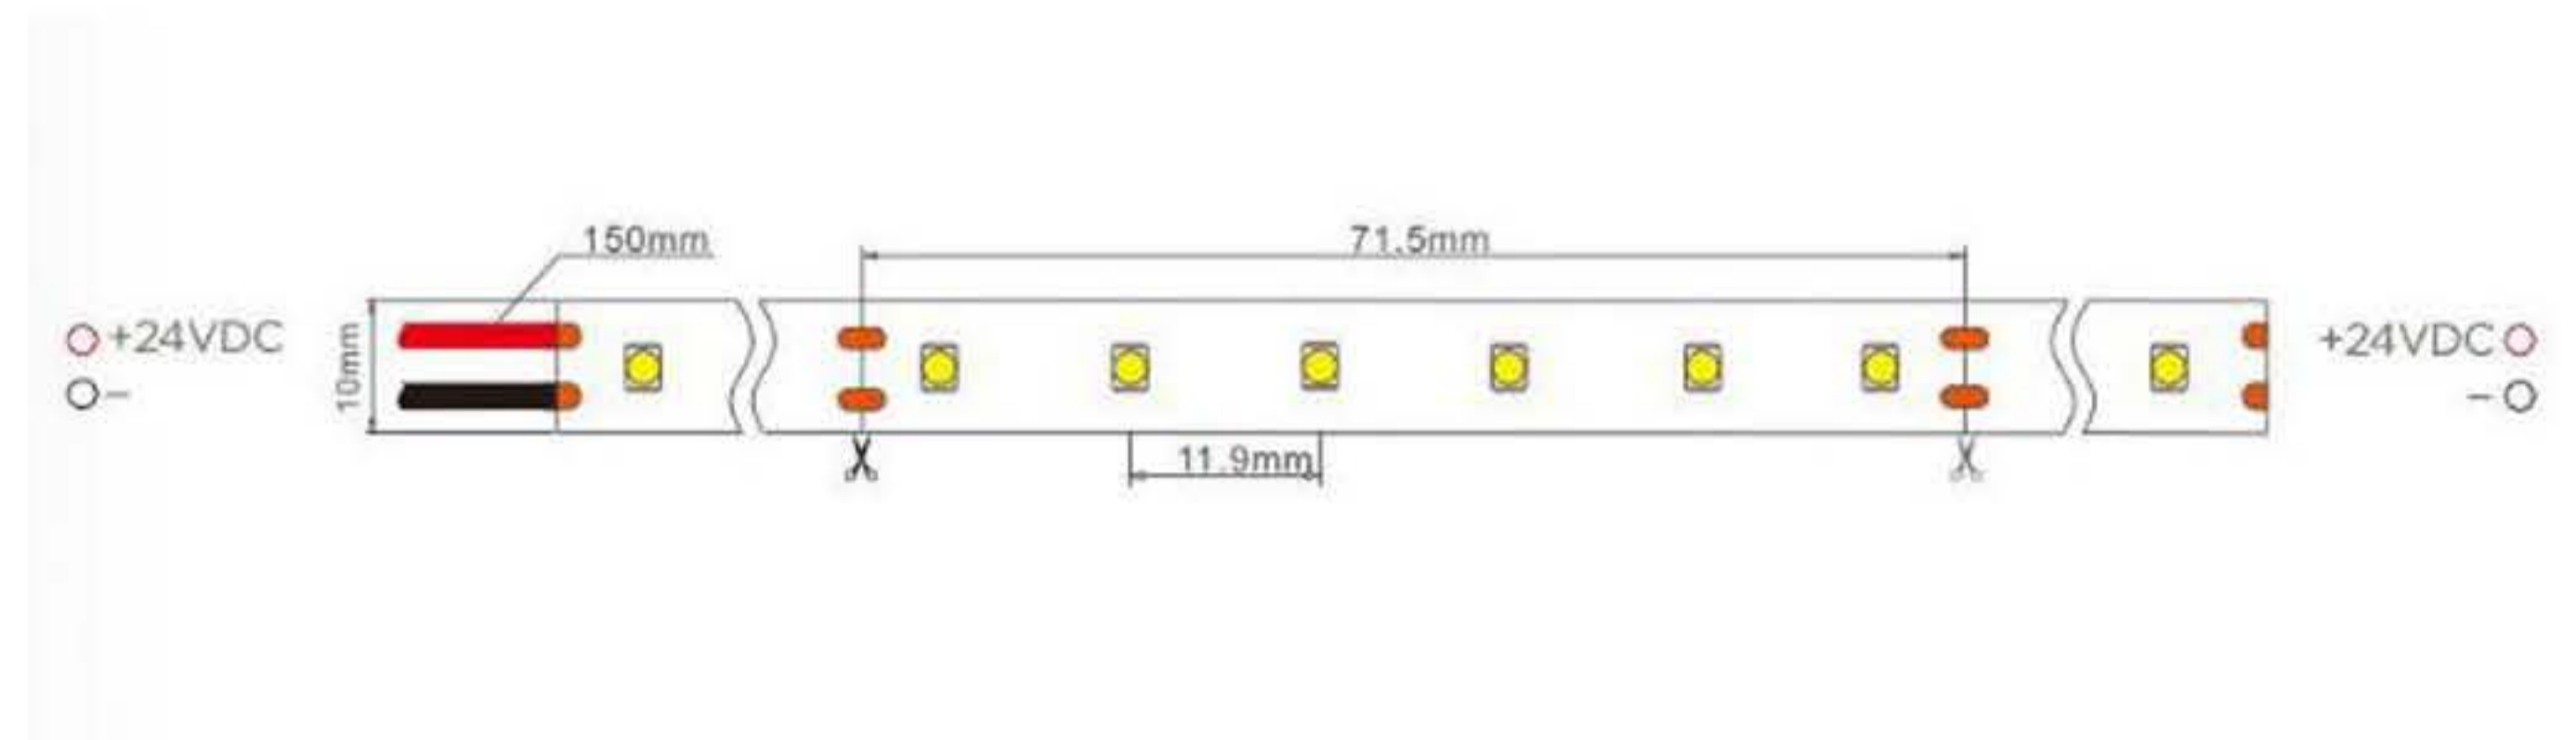

## Galaxy Pro 2835-120-24v

LED Tape

### Product Information

Product Name	Galaxy Pro 2835-120-24v
Width	10mm
Wattage	14.4w/m
Voltage	24v
LED Type	2835 leds
Colour Temperature	3000K   3500K   4000K   5000K   6000K   6500K
Life Span	50,000+ Hours
Warranty	2 Years
Certificates	SSA CE RCM RoHS