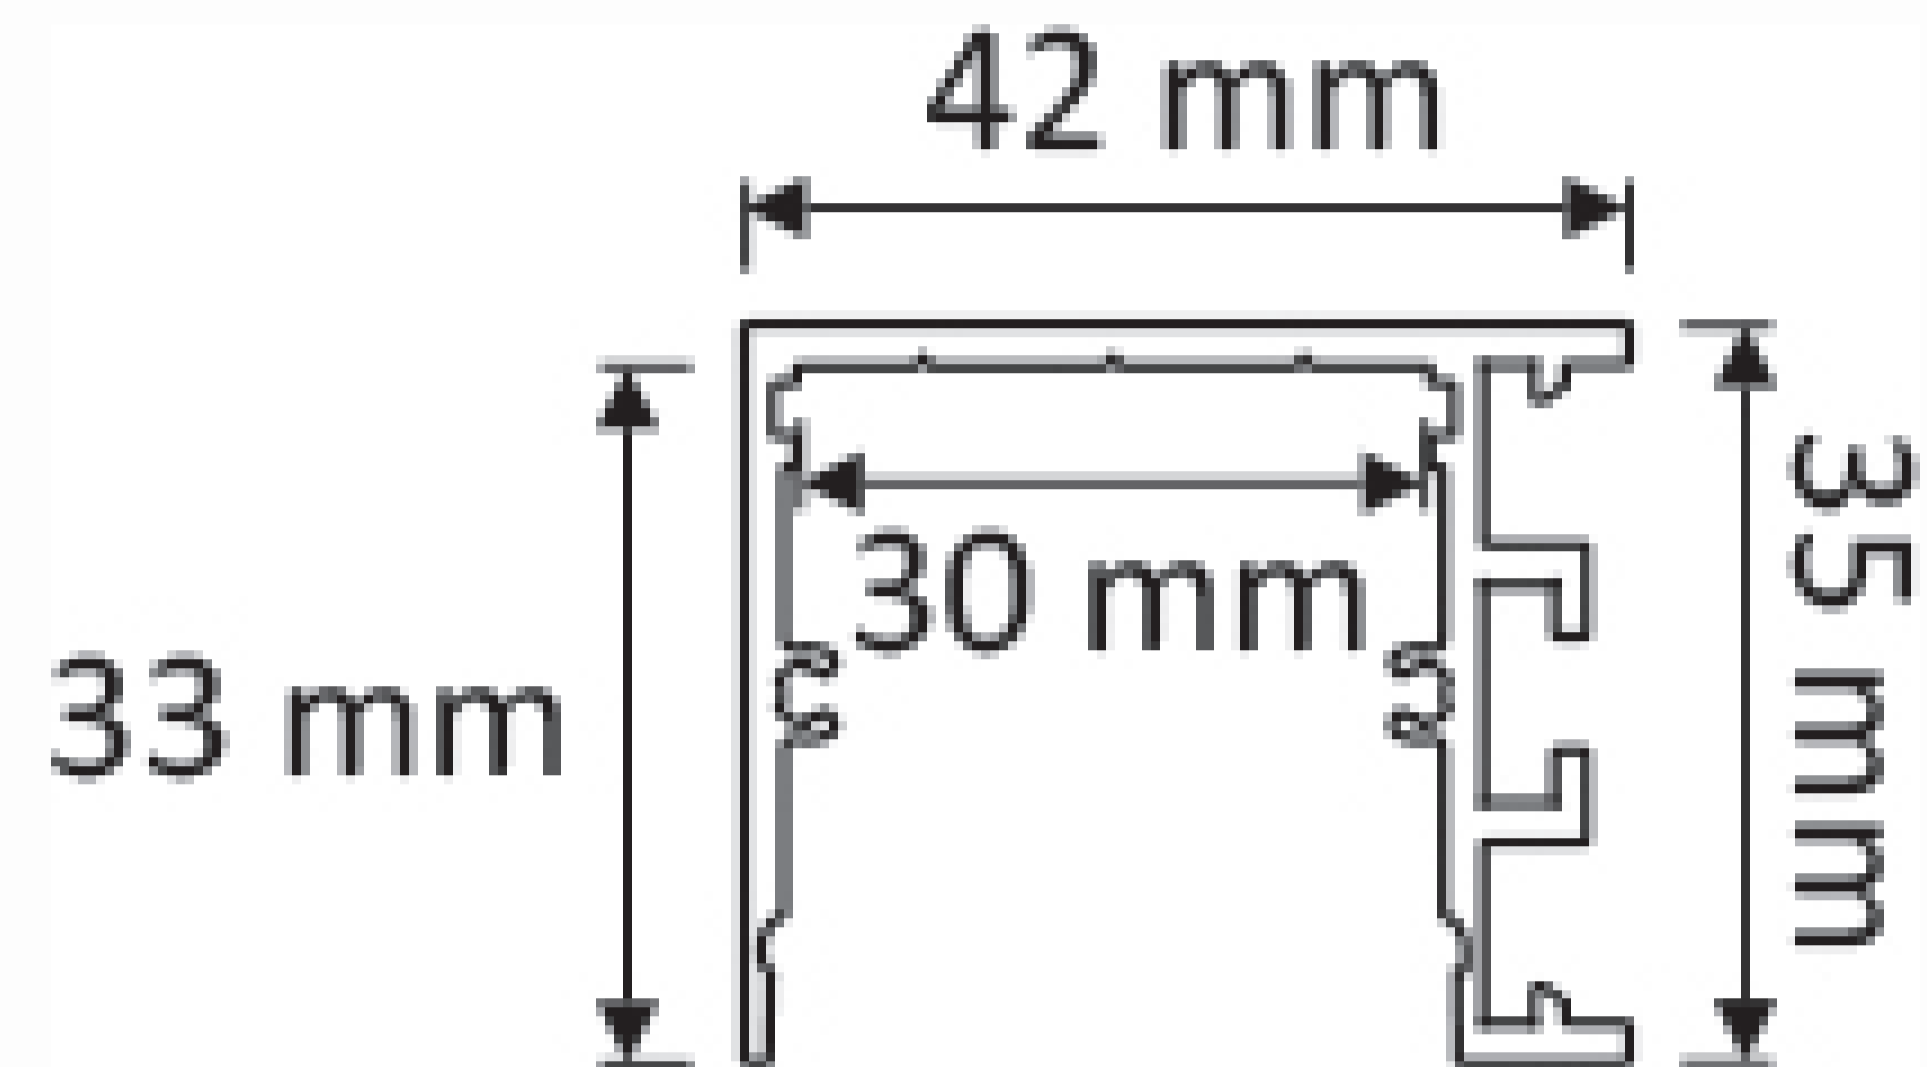

GEO W3542

GEO Profile

Product Information

Product Name	GEO W3542
Width	42mm
Height	35mm
Length	Custom
Max Strip Width	30mm
Diffuser	Opal Milky Frosted Clear
End Caps	Yes
Mounting Clips	Yes
Mitre Availability	Yes
Colour	Anodised Silver White Black (Custom Colours as required)
Suggested LED	Galaxy Pro 2835-240-280