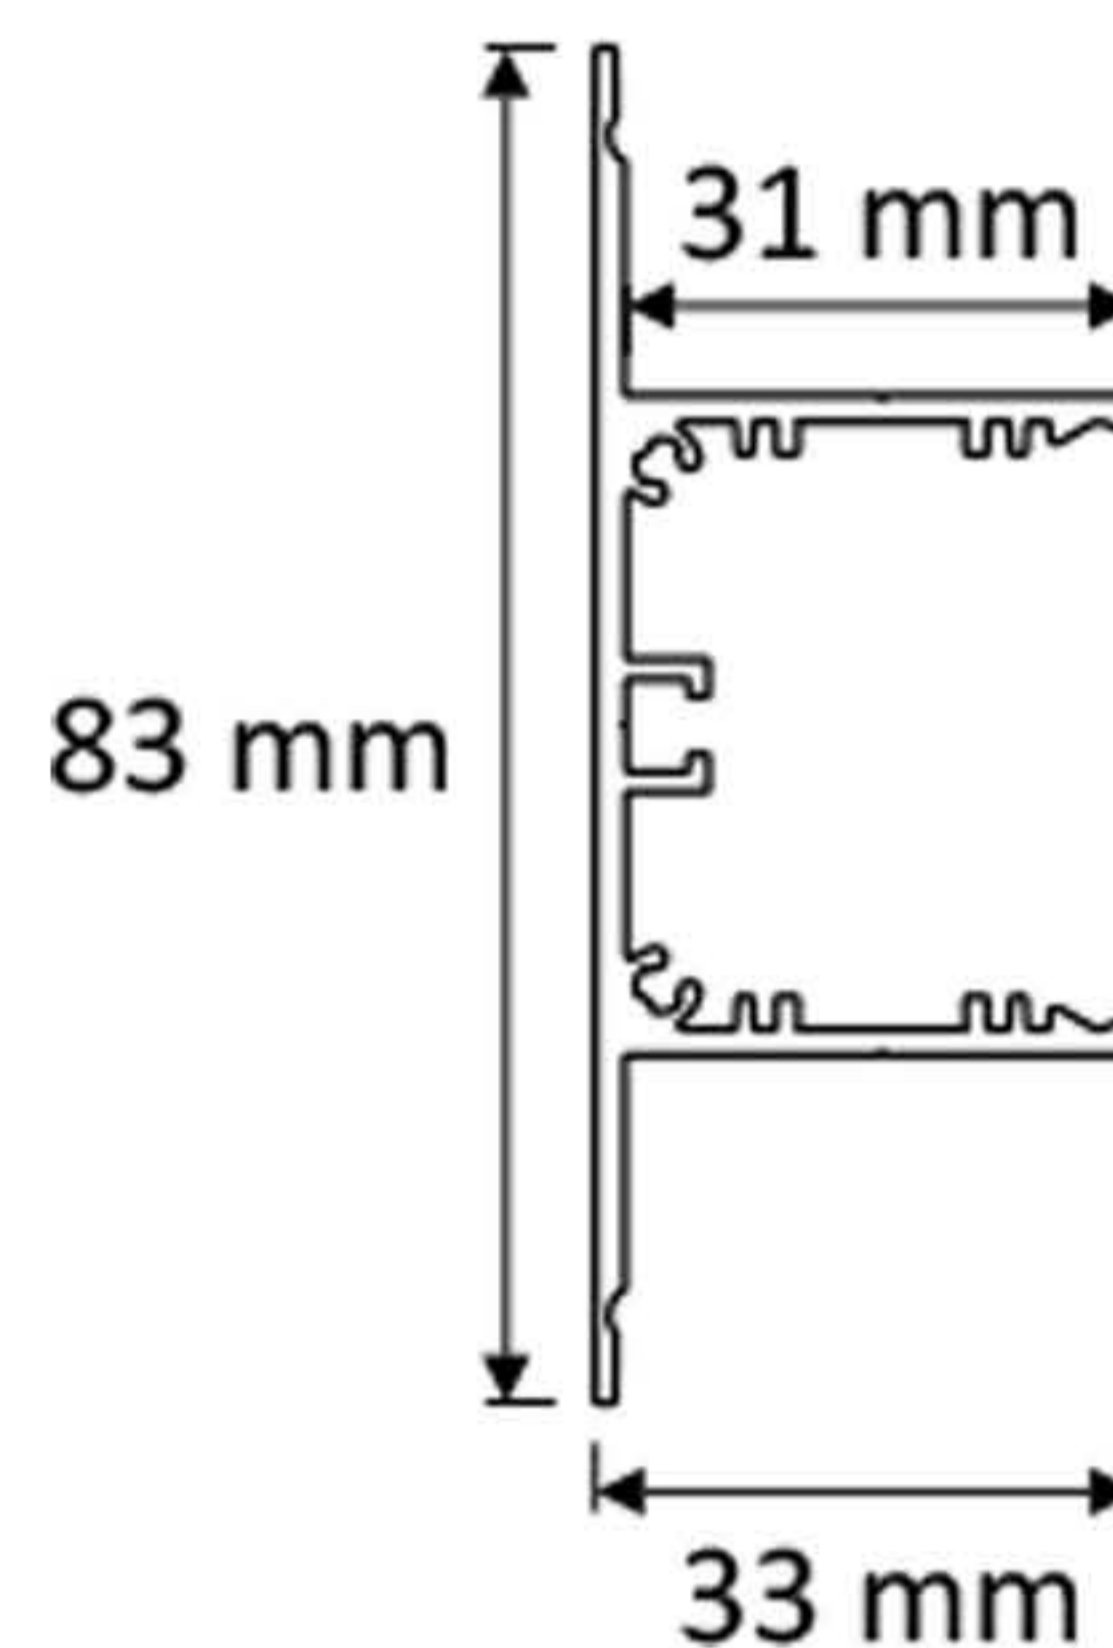

## GEO W3183

LED PROFILE

### Product Information

Item Name	GEO W3183
Width	31mm
Height	83mm
Length	Custom
Max Strip Width	31mm
Diffuser	Clear   Frosted   Milky   Opal
Suspendable Option	Yes
End Caps	Yes
Mounting Clips	Yes
Mitre Availability	Yes
Colour	Anodised Silver   White   Black (Custom Colours as required)