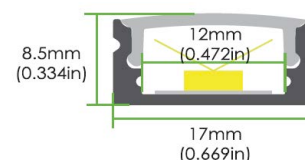

GEO ARCHITECTURAL

linear lighting

Specifications

Colour	Silver	Black	Custom
End Caps	Yes	No	

LED Tape

Galaxy Pro 2110-3500-2700K | 6000K

Width	8mm
Voltage	24V DC
LED Qty	350 LEDs/M
Cut Increment	20mm

Options

Colour Temp	2700K	3000K	4000K	6000K
	Other			
Power	5W/m	9.6W/m	15W/m COB	20W/m
IP Rating	IP20	IP65	IP67	

LED Outputs

3000K - 5W 444LM | 9.6W 852LM | 15W COB 1034LM | 20W 1776LM
 4000K - 5W 458LM | 9.6W 880LM | 15W COB 1100LM | 20W 1833LM
 6000K - 5W 490LM | 9.6W 940LM | 15W COB 1160LM | 20W 1950LM