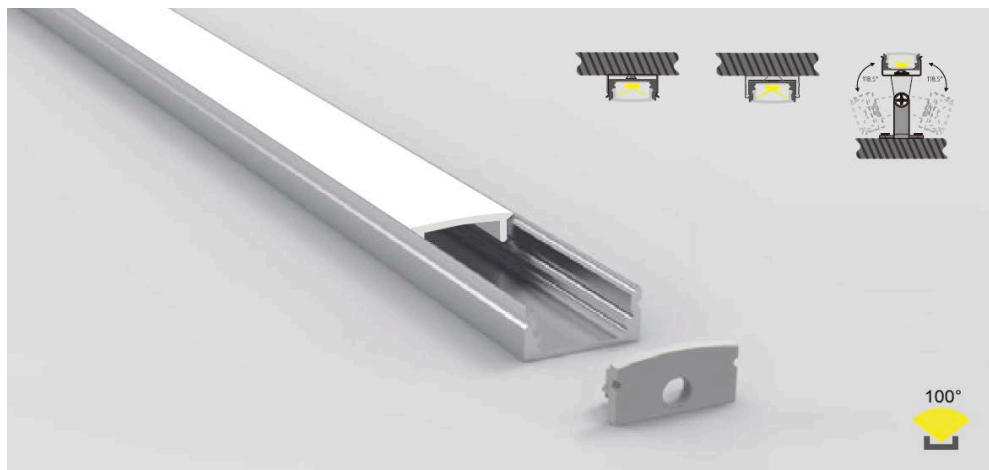

Interglo Lighting aluminium profile system ideal for pelmet lighting, and installation into joinery. Paired with Galaxy Pro LED strip, this product is ideal in retail, and hospitality environments

GEO S1708

GEO ARCHITECTURAL

linear lighting

Specifications

Colour	Silver	Black	Custom
End Caps	Yes	No	

LED Tape

Galaxy Pro 2110-3500-2700K | 6000K

Width	8mm
Voltage	24V DC
LED Qty	350 LEDs/M
Cut Increment	20mm

Options