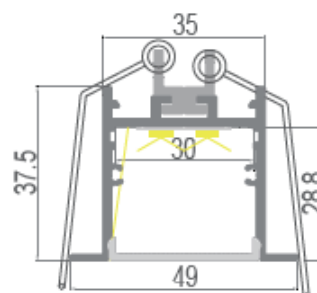

Interglo Lighting aluminium profile system ideal for flush ceilings, and installation into joinery. Paired with Galaxy Pro LED strip, this product is ideal in retail, commercial and hospitality environments

GEO R4937 GEO ARCHITECTURAL

linear lighting

Specifications

Colour   Silver   Black   White   Custom

Mounting   Recessed

LED Tape

Galaxy Pro 2110-350-2700K | 6000K

Width   8mm
Voltage   24V DC
LED Qty   350 LEDs/M
Cut Increment   20mm

Options

Colour Temp   2700K   3000K   4000K   6000K
Other
Power   5W/m   9.6W/m   20W/m   28W/m

LED Outputs

3000K - 5W 444LM | 9.6W 852LM | 20W 1776LM | 28W 2486LM
4000K - 5W 458LM | 9.6W 880LM | 20W 1833LM | 28W 2566LM
6000K - 5W 490LM | 9.6W 940LM | 20W 1950LM | 28W 2730LM

Driver Options

Dimming

Non Dim   DALI/Switch Dim   1-10V   Phase Cut

Project Details

Project Name

Fitting Type