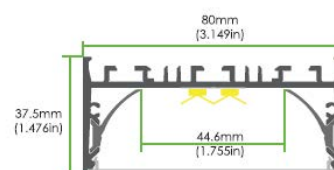

GEO PS8037 SERIES

GEO ARCHITECTURAL

linear lighting

Specifications

Colour

White   Black   Silver   Custom

Light Source

Galaxy Pro 2835-320

30W Per Meter

Fitting Lumens per Meter

3000K | 1600LM/M

4000K | 1650LM/M

6000K | 1760LM/M

Colour Temp

3000K   4000K   CCT Adjustable

Dimming

Non Dim   DALI / DSI / Switch Dim   1-10V

Phase Cut

Mounting Options

Surface Mount   Suspended   Wall Mounted

Recessed

**This fitting requires driver to be mounted remotely