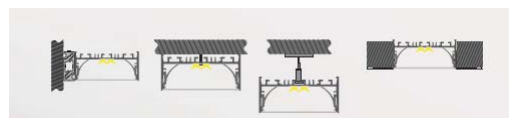

GEO PS8037 SERIES

GEO ARCHITECTURAL

linear lighting

Specifications

Colour

White   Black   Silver   Custom

Light Source

Galaxy Pro 2835-320

30W Per Meter

Fitting Lumens per Meter

3000K | 1600LM/M

4000K | 1650LM/M

6000K | 1760LM/M

Colour Temp

3000K   4000K   CCT Adjustable

Dimming

Non Dim   DALI / DSI / Switch Dim   1-10V

Phase Cut

Mounting Options

Surface Mount   Suspended   Wall Mounted

Recessed

**This fitting requires driver to be mounted remotely