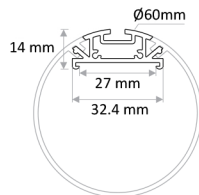

# GEO PS60D

GEO ARCHITECTURAL

**linear** lighting

- Interglo Lighting aluminium profile system ideal for linear LED lighting applications.
- Accessories for pendant applications.
- Variety of accessories for different corner and line extensions.
- Special design and construction to meet the most demanding lighting designs.

# GEO ARCHITECTURAL linear lighting

Image	Code	Description	Length	Design-Detail
	GEO PS60D	Basic silver anodized alum. prof.	2m 2.5m	
	GEO D60D	OPTIONAL DIFFUSER PMMA Light Transmittance Opal   70%		
	GEO 60DEC	Silver metalized cap without hole		
	GEO SUS KIT A	Suspension cable kits- single	1.2m 2m 3m	
		12/24V DC, Constant Current Tridonic, OSRAM, Philips, Meanwell		
		SMD2835 240Leds/m 28.8W/m CRI>80 3000K/4000K/6000K 2800 Lm/m		