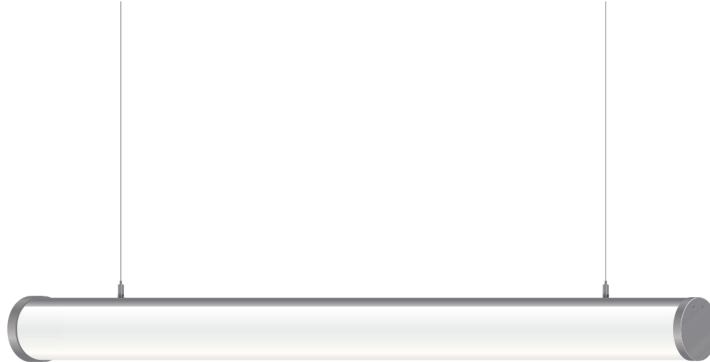

# GEO PS60D

GEO ARCHITECTURAL

**linear** lighting

- Interglo Lighting aluminium profile system ideal for linear LED lighting applications.
- Accessories for pendant applications.
- Variety of accessories for different corner and line extensions.
- Special design and construction to meet the most demanding lighting designs.

# GEO ARCHITECTURAL linear lighting

Image	Code	Description	Length	Design-Detail
	GEO PS60D	Basic silver anodized alum. prof.	2m 2.5m	
	GEO D60D	OPTIONAL DIFFUSER PMMA Light Transmittance Opal   70%		
	GEO 60DEC	Silver metalized cap without hole		
	GEO SUS KIT A	Suspension cable kits- single	1.2m 2m 3m	
		12/24V DC, Constant Current Tridonic, OSRAM, Philips, Meanwell		
		SMD2835 240Leds/m 28.8W/m CRI>80 3000K/4000K/6000K 2800 Lm/m		