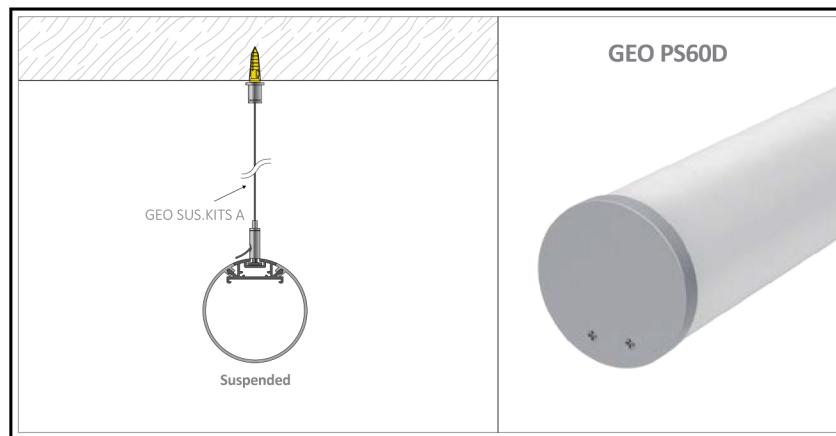

# GEO PS60D

GEO ARCHITECTURAL

**linear** lighting

- Interglo Lighting aluminium profile system ideal for linear LED lighting applications.
- Accessories for pendant applications.
- Variety of accessories for different corner and line extensions.
- Special design and construction to meet the most demanding lighting designs.

# GEO ARCHITECTURAL linear lighting

Image	Code	Description	Length	Design-Detail
	GEO PS60D	Basic silver anodized alum. prof.	2m 2.5m	
	GEO D60D	OPTIONAL DIFFUSER PMMA Light Transmittance Opal   70%		
	GEO 60DEC	Silver metalized cap without hole		
	GEO SUS KIT A	Suspension cable kits- single	1.2m 2m 3m	
		12/24V DC, Constant Current Tridonic, OSRAM, Philips, Meanwell		
		SMD2835 240Leds/m 28.8W/m CRI>80 3000K/4000K/6000K 2800 Lm/m		