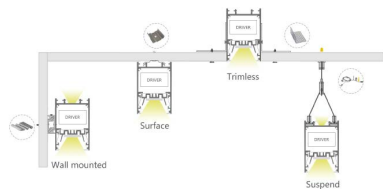

Specifications

Colour

White   Black   Silver   Custom

Light Source - Direct

Tridonic Stark LLE24 HE / HO G5

Output* /W per Meter

*Fitting lumens at 4000K

High Efficiency Boards

350mA | 15.9W/m | 1435Lm/m
400mA | 18.3W/m | 1607Lm/m
450mA | 20.9W/m | 1778Lm/m
500mA | 22.7W/m | 2110Lm/m

High Output Boards

200mA | 17.3W/m | 1821Lm/m
250mA | 21.7W/m | 2239Lm/m
300mA | 26.2W/m | 2614Lm/m
350mA | 31W/m | 3032Lm/m
400mA | 35.6W/m | 3471Lm/m

Galaxy Flex 2835 28W/M 24V DC

Colour Temp

3000K   4000K   CCT Adjustable

Dimming

Non Dim   DALI / DSI / Switch Dim   1-10V   Phase Cut

Mounting Options

Surface Mount   Suspended   Wall Mounted
Recessed

Light Source Indirect

Galaxy Pro 24V DC LED Tape

Diffuser Type

9.6 W/M   Opal
20W/M   Micro Prismatic UGR<19
28W/M
Not Required

Project Details

Project Name

Fitting Type