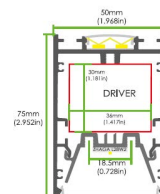

Specifications

Colour

White   Black   Silver   Custom

Light Source - Direct

Tridonic Stark LLE24 HE / HO G5

Output* /W per Meter

*Fitting lumens at 4000K

High Efficiency Boards

350mA | 15.9W/m | 1435Lm/m
400mA | 18.3W/m | 1607Lm/m
450mA | 20.9W/m | 1778Lm/m
500mA | 22.7W/m | 2110Lm/m

High Output Boards

200mA | 17.3W/m | 1821Lm/m
250mA | 21.7W/m | 2239Lm/m
300mA | 26.2W/m | 2614Lm/m
350mA | 31W/m | 3032Lm/m
400mA | 35.6W/m | 3471Lm/m

Galaxy Flex 2835 28W/M 24V DC

Colour Temp

3000K   4000K   CCT Adjustable

Dimming

Non Dim   DALI / DSI / Switch Dim   1-10V   Phase Cut

Mounting Options

Surface Mount   Suspended   Wall Mounted
Recessed

Light Source Indirect

Galaxy Pro 24V DC LED Tape

Diffuser Type

9.6 W/M   Opal
20W/M   Micro Prismatic UGR<19
28W/M
Not Required

Project Details

Project Name

Fitting Type