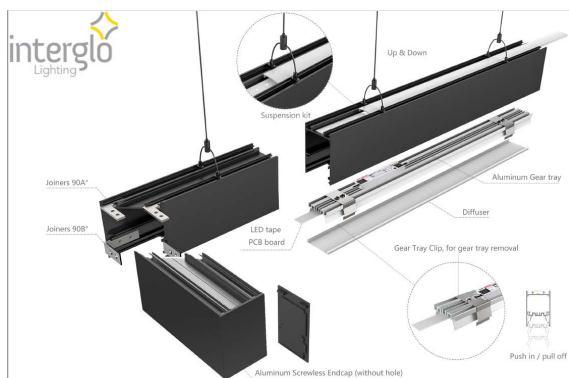

Specifications

Colour

White   Black   Silver   Custom

Light Source - Direct

Tridonic Stark LLE24 HE / HO G5

Output* /W per Meter

*Fitting lumens at 4000K

High Efficiency Boards

350mA | 15.9W/m | 1435Lm/m
400mA | 18.3W/m | 1607Lm/m
450mA | 20.9W/m | 1778Lm/m
500mA | 22.7W/m | 2110Lm/m

High Output Boards

200mA | 17.3W/m | 1821Lm/m
250mA | 21.7W/m | 2239Lm/m
300mA | 26.2W/m | 2614Lm/m
350mA | 31W/m | 3032Lm/m
400mA | 35.6W/m | 3471Lm/m

Galaxy Flex 2835 28W/M 24V DC

Colour Temp

3000K   4000K   CCT Adjustable

Dimming

Non Dim   DALI / DSI / Switch Dim   1-10V   Phase Cut

Mounting Options

Surface Mount   Suspended   Wall Mounted
Recessed

Light Source Indirect

Galaxy Pro 24V DC LED Tape

Diffuser Type

9.6 W/M   Opal
20W/M   Micro Prismatic UGR<19
28W/M
Not Required

Project Details

Project Name

Fitting Type