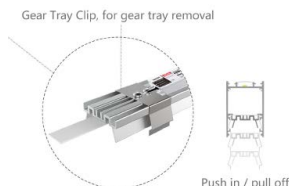

Specifications

Colour

White   Black   Silver   Custom

Light Source - Direct

Tridonic Stark LLE24 HE / HO G5

Output* /W per Meter

*Fitting lumens at 4000K

High Efficiency Boards

350mA | 15.9W/m | 1435Lm/m
400mA | 18.3W/m | 1607Lm/m
450mA | 20.9W/m | 1778Lm/m
500mA | 22.7W/m | 2110Lm/m

High Output Boards

200mA | 17.3W/m | 1821Lm/m
250mA | 21.7W/m | 2239Lm/m
300mA | 26.2W/m | 2614Lm/m
350mA | 31W/m | 3032Lm/m
400mA | 35.6W/m | 3471Lm/m

Galaxy Flex 2835 28W/M 24V DC

Colour Temp

3000K   4000K   CCT Adjustable

Dimming

Non Dim   DALI / DSI / Switch Dim   1-10V   Phase Cut

Mounting Options

Surface Mount   Suspended   Wall Mounted
Recessed

Light Source Indirect

Galaxy Pro 24V DC LED Tape

Diffuser Type

9.6 W/M   Opal
20W/M   Micro Prismatic UGR<19
28W/M
Not Required

Project Details

Project Name

Fitting Type