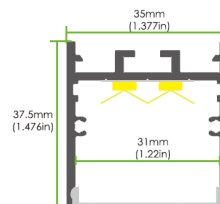

GEO ARCHITECTURAL

linear lighting

Specifications

Colour	Silver	Black	Custom	Mounting	Suspended	Surface Mounted
End Caps	Yes	No				

LED Tape

Galaxy Pro 2110-350-2700K | 6000K

Width	8mm
Voltage	24V DC
LED Qty	350 LEDs/M
Cut Increment	20mm