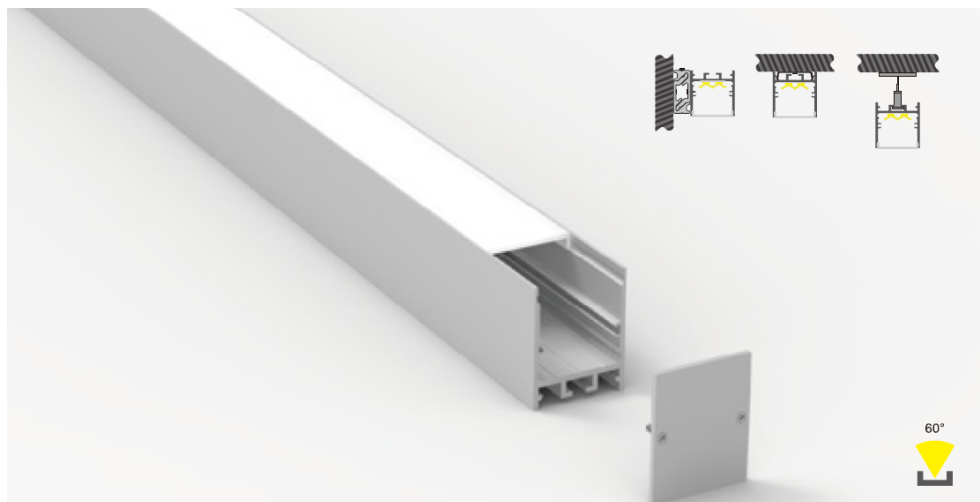

Interglo Lighting aluminium profile system ideal for pelmet lighting, and installation into joinery. Paired with Galaxy Pro LED strip, this product is ideal in retail, and hospitality environments

GEO PS3537

GEO ARCHITECTURAL

linear lighting

Specifications

Colour	Silver	Black	Custom	Mounting	Suspended	Surface Mounted
End Caps	Yes	No				

LED Tape

Galaxy Pro 2110-350-2700K | 6000K

Width	8mm
Voltage	24V DC
LED Qty	350 LEDs/M
Cut Increment	20mm