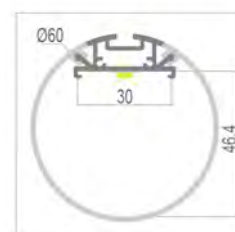

Specifications

Colour

White   Black   Silver   Custom

Light Source

Samsung LED Boards

Output* /W per Meter

*Fitting lumens at 3000K

2835SMD Dual Line LED

15W/m | 1100LM

28W/m | 2400LM

Colour Temp

3000K   4000K   CCT Adjustable

Dimming

Non Dim   DALI / DSI / Switch Dim   1-10V

Mounting Options

Surface Mount   Suspended   Wall Mounted
Recessed

Project Details

Project Name

Fitting Type