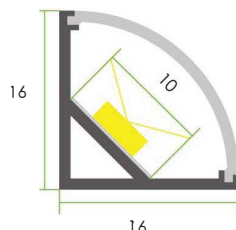

GEO ARCHITECTURAL

linear lighting

Specifications

Colour	Silver	Black	Custom
End Caps	Yes	No	

LED Tape

Galaxy Pro 2110-3500-2700K | 6000K

Width	8mm
Voltage	24V DC
LED Qty	350 LEDs/M
Cut Increment	20mm

Options