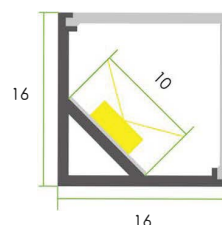

GEO ARCHITECTURAL

linear lighting

Specifications

Colour	Silver	Black	Custom
End Caps	Yes	No	

LED Tape

Galaxy Pro 2110-3500-2700K | 6000K

Width	8mm
Voltage	24V DC
LED Qty	350 LEDs/M
Cut Increment	20mm

Options