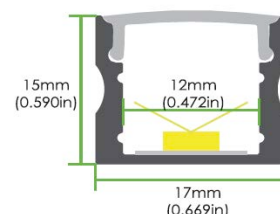

Interglo Lighting aluminium profile system ideal for pelmet lighting, and installation into joinery. Paired with Galaxy Pro LED strip, this product is ideal in retail, and hospitality environments

GEO S1715

GEO ARCHITECTURAL

linear lighting

Specifications

Colour	Silver	Black	Custom
End Caps	Yes	No	

LED Tape

Galaxy Pro 2110-3500-2700K | 6000K

Width	8mm
Voltage	24V DC
LED Qty	350 LEDs/M
Cut Increment	20mm

Options

Colour Temp	2700K	3000K	4000K	6000K
	Other			
Power	5W/m	9.6W/m	20W/m	
IP Rating	IP20	IP65	IP67	

LED Outputs

3000K - 5W 444LM | 9.6W 852LM | 20W 1776LM
4000K - 5W 458LM | 9.6W 880LM | 20W 1833LM
6000K - 5W 490LM | 9.6W 940LM | 20W 1950LM

Driver Options

Dimming

Non Dim   DALI/Switch Dim   1-10V   Phase Cut

Project Details

Project Name

Fitting Type