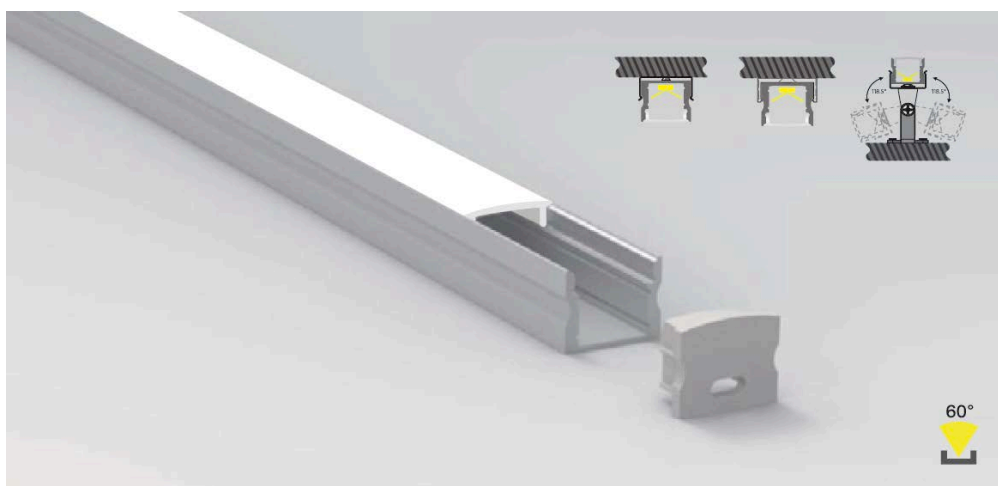

Interglo Lighting aluminium profile system ideal for pelmet lighting, and installation into joinery. Paired with Galaxy Pro LED strip, this product is ideal in retail, and hospitality environments

GEO S1715

GEO ARCHITECTURAL

linear lighting

Specifications

Colour	Silver	Black	Custom
End Caps	Yes	No	

LED Tape

Galaxy Pro 2110-3500-2700K | 6000K

Width	8mm
Voltage	24V DC
LED Qty	350 LEDs/M
Cut Increment	20mm

Options

Colour Temp	2700K	3000K	4000K	6000K
	Other			
Power	5W/m	9.6W/m	20W/m	
IP Rating	IP20	IP65	IP67	

LED Outputs

3000K - 5W 444LM | 9.6W 852LM | 20W 1776LM
4000K - 5W 458LM | 9.6W 880LM | 20W 1833LM
6000K - 5W 490LM | 9.6W 940LM | 20W 1950LM

Driver Options

Dimming

Non Dim   DALI/Switch Dim   1-10V   Phase Cut

Project Details

Project Name

Fitting Type